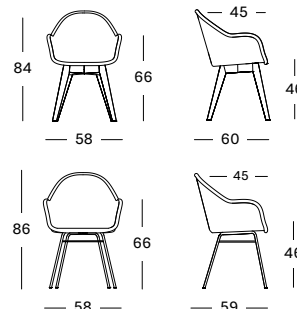

Frame Teak

Seat Polypropylene rope

PROTECTIVE COVER PC001 € 195