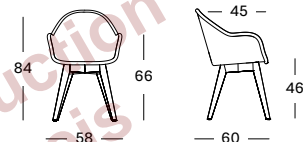

QUICK SHIP SET CAT. C € 656

1. Set including:
2. 1x Edgard dining chair Old Lace, Mocca or Black with teak base
   - 1x seat cushion in Almond P0303 (cat. C)