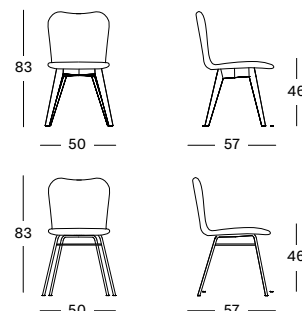

Black
S023

PROTECTIVE COVER PC001

€ 195

GIPSY COLLECTION

GIPSY DINING CHAIR BLACK SLED BASE GD009 € 450

- Polyethylene wicker on an aluminium frame with an epoxy and black powder coated steel base.

CUSHION	CAT. B	CAT. C	CAT. G	COM
Seat cushion 2 cm polyether foam fabric usage CE077: 60 cm	CB077	CC077	CG077	CE077
	€ 96	€ 106	€ 134	€ 96