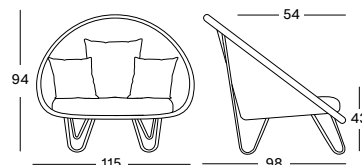

Frame Steel

Black
M007

Seat Synthetic wicker

Black
S023

PROTECTIVE COVER PC045 € 360

MIA

MIA DINING CHAIR GD002 € 625

- Polyethylene wicker in colour Old Lace on an aluminium frame.