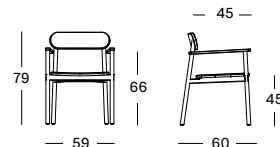

FREYA DINING ARMCHAIR GD190 € 825

- Solid untreated teak chair.

CUSHION	CAT. B	CAT. C	CAT. G	COM
Seat cushion 2 cm polyether foam fabric usage QE423: 70 cm	QB423	QC423	QG423	QE423
	€ 130	€ 140	€ 165	€ 130

Frame/Seat Teak

PROTECTIVE COVER PC001 € 195

MONA DINING CHAIR GD042

- Polyethylene wicker on an untreated teak or black stained brushed teak frame.

UNTREATED TEAK / OLD LACE € 625

BLACK STAINED BRUSHED TEAK / BLACK € 680

CUSHION	CAT. B	CAT. C	CAT. G	COM
Seat cushion 2 cm polyether foam fabric usage QE185: 60 cm	QB185	QC185	QG185	QE185
	€ 130	€ 140	€ 165	€ 130