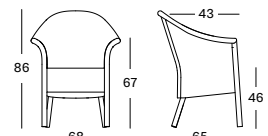

Frame/Seat Synthetic wicker

Old Lace
S007