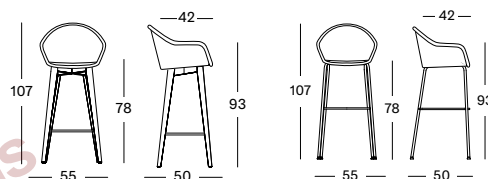

EDGARD COLLECTION

EDGARD BAR STOOL GP090

- Polyethylene wicker on an aluminium frame with an untreated teak or epoxy and black powder coated steel base.

TEAK BASE € 730

STEEL A BASE € 600

Frame Teak

Untreated teak
0W002

Steel A

Black
0M007

Seat Synthetic wicker

Old Lace
S007

Mocca
S001

Black
S023

PROTECTIVE COVER PC044

€ 225

LENA

LENA DINING CHAIR GD070

- Polyethylene wicker on an aluminium frame with an untreated teak or epoxy and black powder coated steel base.

TEAK BASE € 540

STEEL A BASE € 498

Frame Teak

Untreated teak
0W002

Steel A

Black
0M007