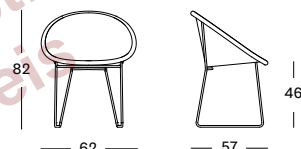

GIPSY COLLECTION

GIPSY DINING CHAIR BLACK SLED BASE GD009 € 450

- Polyethylene wicker on an aluminium frame with an epoxy and black powder coated steel base.

CUSHION	CAT. B	CAT. C	CAT. G	COM
Seat cushion 2 cm polyether foam fabric usage CE077: 60 cm	CB077	CC077	CG077	CE077
	€ 96	€ 106	€ 134	€ 96

Frame	Steel
	Black M007
Seat	Synthetic wicker
	Black S023

QUICK SHIP SET CAT. B € 546

1. Set including:
2. 1x Gipsy dining chair in Black with a black sled base
   - 1x seat cushion in:
     - Black S1515 (cat. B)
     - Canvas S0606 (cat. B)
     - London Stone S0808 (cat. B)
     - Dark Smoke S0909 (cat. B)

QUICK SHIP SET CAT. C € 556

1. Set including:
2. 1x Gipsy dining chair in Black with a black sled base
   - 1x seat cushion in Almond P0303 (cat. C)

PROTECTIVE COVER PC001 € 195

GIPSY COCOON BLACK HAIRPIN BASE GC114 € 795

- Polyethylene wicker on an aluminium frame with an epoxy and black powder coated steel base.

CUSHION	CAT. B	CAT. C	CAT. G	COM
Seat cushion 8cm quick dry foam fabric usage QE041: 110 cm	QB041	QC041	QG041	QE041
	€ 260	€ 285	€ 310	€ 260

Frame	Steel
	Black M007
Seat	Synthetic wicker
	Black S023

QUICK SHIP SET BLACK BASE CAT. B € 1055

1. Set including:
2. 1x Gipsy cocoon in Black with a black hairpin base
   - 1x seat cushion in:
     - Black S1515 (cat. B)
     - Canvas S0606 (cat. B)
     - London Stone S0808 (cat. B)
     - Dark Smoke S0909 (cat. B)