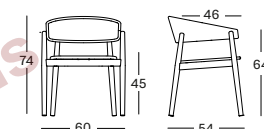

Seat Wicker

PROTECTIVE COVER PC001 € 195

REMI

REMI DINING CHAIR GD183

- Polypropylene rope on an aluminium frame with an untreated teak or epoxy and black powder coated steel base.

TEAK BASE € 785

STEEL A BASE € 698

CUSHION	CAT. B	CAT. C	CAT. G	COM
Seat cushion 2 cm polyether foam fabric usage CE077: 60 cm	CB077	CC077	CG077	CE077
	€ 96	€ 106	€ 134	€ 96