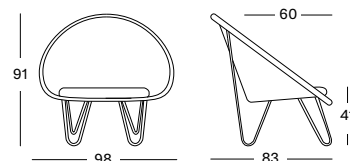

PROTECTIVE COVER PC007 € 310