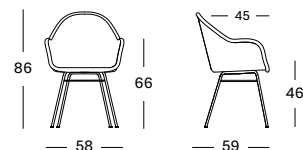

QUICK SHIP SET CAT. C € 621

1. Set including:
2. 1x Edgard dining chair Old Lace, Mocca or Black with steel a base
   - 1x seat cushion in Almond P0303 (cat. C)