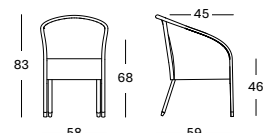

Frame/Seat Synthetic wicker

Old Lace
S007