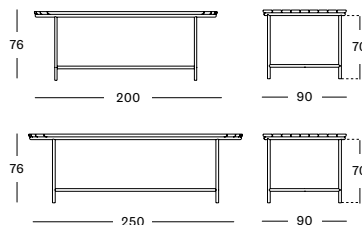

Top Teak

Untreated teak
W002

WICKED SIDE & COFFEE TABLES

- Powder coated aluminium base in black or white with an untreated teak top.

SIDE TABLE DIA 37 GT070 € 300

COFFEE TABLE 123X55 GT071 € 800

Base Aluminium

Black
A007

White
A008