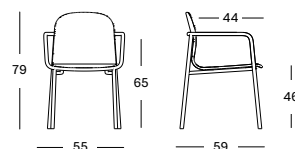

WICKED COLLECTION by Alain Gilles

WICKED DINING CHAIR GD185 € 450

- Polyethylene wicker on a black or white powder coated aluminium frame.

BLACK / TAUPE

WHITE / NATURAL

CUSHION	CAT. B	CAT. C	CAT. G	COM
Seat cushion 2 cm polyether foam fabric usage CE195: 45 cm	CB195 € 100	CC195 € 110	CG195 € 140	CE195 € 110

PROTECTIVE COVER PC001 € 195

Frame Aluminium

Black
A007

White
A008

Seat Wicker

Taupe
S021

Natural
S024

WICKED DINING TABLE

- Powder coated aluminium base in black or white with an untreated teak top.

DINING TABLE 200X90 GT166 € 2295

DINING TABLE 250X90 GT167 € 2850

Base Aluminium

Black
A007

White
A008