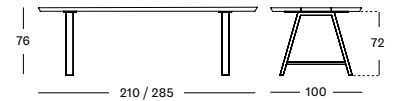

MATTEO COLLECTION

MATTEO DINING TABLE

- Powder coated aluminium frame with an untreated teak top.

DINING TABLE 215X100 GT080 € 3250

DINING TABLE 285X100 GT081 € 3795

Frame Aluminium

Top Teak

MATTEO BENCH

- Powder coated aluminium frame with an untreated teak seat.

BENCH 195X40 GB001 € 1350

BENCH 265X40 GB002 € 2050

Frame Aluminium

Seat Teak

MAX DINING TABLES

MAX DINING TABLES

- Powder coated aluminium structure with an untreated solid teak top or black HPL top.

TEAK TOP 90X90 GT095 € 1400

BLACK HPL TOP 90X90 GT095 € 1795

TEAK TOP 180X90 GT094 € 2050

TEAK TOP 240X100 GT093 € 2750

Frame Aluminium

Top Teak

HPL