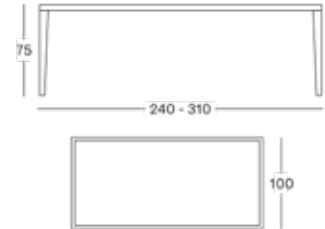

Top Ceramic

Masai Blanco
K004

NOA DINING TABLE

NOA DINING TABLE

- Untreated teak.

DINING TABLE DIA 90 GT194 € 1698

DINING TABLE DIA 132 GT195 € 2565

DINING TABLE DIA 150 GT196 € 2995

Frame/Top Teak

Untreated Teak
W002

SAM DINING TABLE

SAM DINING TABLE DIA 120 GT190 € 1580

- Untreated teak.

Frame/Top Teak

Untreated Teak
W002

Ø120