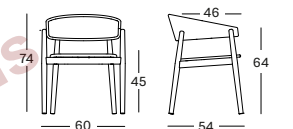

Frame Teak

Seat Wicker