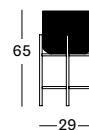

COFFEE TABLE DIA 77 GT007 € 860

COFFEE TABLE DIA 93 GT006 € 1075

Basket HDPE wicker

Black
S010

Top HPL

Black
H055

IVO PLANT STAND

- Black powder coated steel frame with a HDPE wicker plant basket.
- Plastic saucer included.

SMALL DIA 29X36H GA901 € 250

MEDIUM DIA 40X45H GA902 € 315

LARGE DIA 29X65H GA903 € 330

Frame Steel

Black
M007

Basket HDPE wicker

Black
S010

ROZY SIDE & COFFEE TABLE