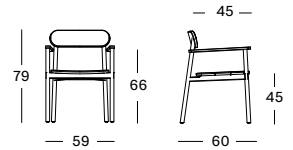

FREYA DINING ARMCHAIR GD190 € 825

- Solid untreated teak chair.

CUSHION	CAT. B	CAT. C	CAT. G	COM
Seat cushion 2 cm polyether foam fabric usage QE423: 70 cm	QB423	QC423	QG423	QE423
	€ 130	€ 140	€ 165	€ 130

PROTECTIVE COVER PC001 € 195

MONA DINING CHAIR GD042

- Polyethylene wicker on an untreated teak or black stained brushed teak frame.

UNTREATED TEAK / OLD LACE € 625

BLACK STAINED BRUSHED TEAK / BLACK € 680

CUSHION	CAT. B	CAT. C	CAT. G	COM
Seat cushion 2 cm polyether foam fabric usage QE185: 60 cm	QB185	QC185	QG185	QE185
	€ 130	€ 140	€ 165	€ 130

PROTECTIVE COVER PC001 € 195

REMI

REMI DINING CHAIR GD183

- Polypropylene rope on an aluminium frame with an untreated teak or epoxy and black powder coated steel base.

TEAK BASE € 785

STEEL A BASE € 698

CUSHION	CAT. B	CAT. C	CAT. G	COM
Seat cushion 2 cm polyether foam fabric usage CE077: 60 cm	CB077	CC077	CG077	CE077
	€ 96	€ 106	€ 134	€ 96

PROTECTIVE COVER PC001 € 195

Frame/Seat Teak