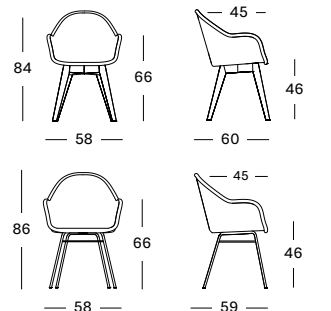

Untreated teak OW002

Black OM007

Seat Polypropylene rope

Dune White S045

Fossil Grey S033

VOLTA DINING TABLE

VOLTA DINING TABLE

- Untreated teak frame with a masai blanco ceramic table top (6 mm).