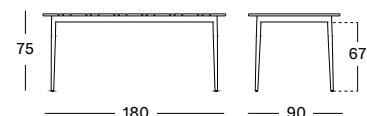

TEAK TOP 240X100 GT093 € 2750

Frame Aluminium

Top Teak

HPL

IVO COLLECTION

IVO TABLES

- Aluminium frame with a HDPE wicker and a HPL top.

SIDE TABLE DIA 44 GT008 € 560

COFFEE TABLE DIA 77 GT007 € 860

COFFEE TABLE DIA 93 GT006 € 1075

Basket HDPE wicker

Black
S010

Top HPL

Black
H055

IVO PLANT STAND

- Black powder coated steel frame with a HDPE wicker plant basket.
- Plastic saucer included.