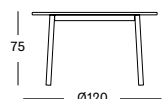

VOLTA DINING TABLE

VOLTA DINING TABLE

- Untreated teak frame with a masai blanco ceramic table top (6 mm).

DINING TABLE 240X100 GT198 € 4595

DINING TABLE 310X100 GT197 € 6395

Frame Teak

Untreated Teak
W002

Top Ceramic

Masai Blanco
K004

NOA DINING TABLE

NOA DINING TABLE

- Untreated teak.

DINING TABLE DIA 90 GT194 € 1698

DINING TABLE DIA 132 GT195 € 2565

DINING TABLE DIA 150 GT196 € 2995

Frame/Top Teak

Untreated Teak
W002

SAM DINING TABLE

SAM DINING TABLE DIA 120 GT190 € 1580

- Untreated teak.

Frame/Top Teak

Untreated Teak
W002

Ø120