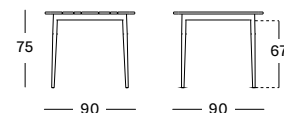

Seat Teak

MAX DINING TABLES

MAX DINING TABLES

- Powder coated aluminium structure with an untreated solid teak top or black HPL top.

TEAK TOP 90X90 GT095 € 1400

BLACK HPL TOP 90X90 GT095 € 1795

TEAK TOP 180X90 GT094 € 2050

TEAK TOP 240X100 GT093 € 2750

Frame Aluminium

Top Teak

HPL

IVO COLLECTION

IVO TABLES

- Aluminium frame with a HDPE wicker and a HPL top.

SIDE TABLE DIA 44 GT008 € 560

COFFEE TABLE DIA 77 GT007 € 860

COFFEE TABLE DIA 93 GT006 € 1075

Basket HDPE wicker

Black
S010

Top HPL

Black
H055

IVO PLANT STAND

- Black powder coated steel frame with a HDPE wicker plant basket.
- Plastic saucer included.