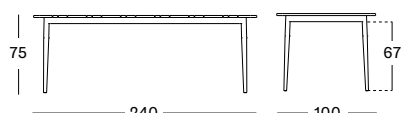

TEAK TOP 240X100 GT093 € 2750

Frame Aluminium

Top Teak

HPL

IVO COLLECTION

IVO TABLES

- Aluminium frame with a HDPE wicker and a HPL top.

SIDE TABLE DIA 44 GT008 € 560

COFFEE TABLE DIA 77 GT007 € 860

COFFEE TABLE DIA 93 GT006 € 1075

Basket HDPE wicker

Black
S010

Top HPL

Black
H055

IVO PLANT STAND

- Black powder coated steel frame with a HDPE wicker plant basket.
- Plastic saucer included.