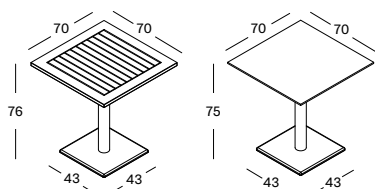

QUADRO 70X70 BI202

- Bistro dining table with a 2 cm untreated teak top or a 1 cm black HPL top and a matt epoxy and black powder coated steel base.
- Other tops available on request with MOQ 20 pcs: up to max 80x80 cm.

HPL TOP BLACK

€ 895

RONDA DIA 110 BI557

- Bistro dining table with a 2 cm untreated teak top or a 1 cm black HPL top and a matt epoxy and black powder coated steel base.
- Other tops available on request with MOQ 20 pcs: up to max dia 120 cm.