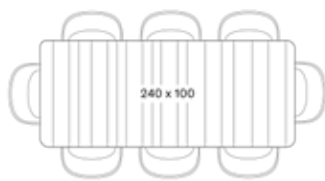

- Powder coated aluminium frame with an untreated teak seat.

BENCH 195X40 GB001 € 1350

BENCH 265X40 GB002 € 2050

Frame Aluminium

Seat Teak

MAX DINING TABLES

MAX DINING TABLES

- Powder coated aluminium structure with an untreated solid teak top or black HPL top.

TEAK TOP 90X90 GT095 € 1400

BLACK HPL TOP 90X90 GT095 € 1795

TEAK TOP 180X90 GT094 € 2050

TEAK TOP 240X100 GT093 € 2750

Frame Aluminium

Top Teak

HPL

BISTRO COLLECTION

QUADRO 70X70 BI202

- Bistro dining table with a 2 cm untreated teak top or a 1 cm black HPL top and a matt epoxy and black powder coated steel base.
- Other tops available on request with MOQ 20 pcs: up to max 80x80 cm.