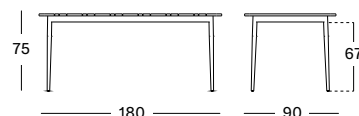

TEAK TOP 90X90 GT095 € 1400

BLACK HPL TOP 90X90 GT095 € 1795

TEAK TOP 180X90 GT094 € 2050

TEAK TOP 240X100 GT093 € 2750

Frame Aluminium

Top Teak

HPL

BISTRO COLLECTION

QUADRO 70X70 BI202

- Bistro dining table with a 2 cm untreated teak top or a 1 cm black HPL top and a matt epoxy and black powder coated steel base.
- Other tops available on request with MOQ 20 pcs: up to max 80x80 cm.