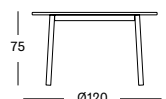

Frame/Top Teak

Untreated Teak
W002

SAM DINING TABLE

SAM DINING TABLE DIA 120 GT190 **€ 1580**

- Untreated teak.

Frame/Top Teak

Untreated Teak
W002

Ø120