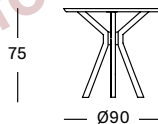

VOLTA DINING TABLE

VOLTA DINING TABLE

- Untreated teak frame with a masai blanco ceramic table top (6 mm).

DINING TABLE 240X100 GT198 **€ 4595**

DINING TABLE 310X100 GT197 **€ 6395**

Frame Teak

Untreated Teak
W002

Top Ceramic

Masai Blanco
K004

NOA DINING TABLE

NOA DINING TABLE

- Untreated teak.

DINING TABLE DIA 90 GT194 **€ 1698**

DINING TABLE DIA 132 GT195 **€ 2565**

DINING TABLE DIA 150 GT196 **€ 2995**

Frame/Top Teak

Untreated Teak
W002

SAM DINING TABLE

SAM DINING TABLE DIA 120 GT190 **€ 1580**

- Untreated teak.

Frame/Top Teak

Untreated Teak
W002

Ø120