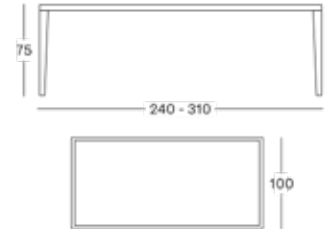

Top Ceramic

Masai Blanco
K004

NOA DINING TABLE

NOA DINING TABLE

- Untreated teak.

DINING TABLE DIA 90 GT194 **€ 1698**

DINING TABLE DIA 132 GT195 **€ 2565**

DINING TABLE DIA 150 GT196 **€ 2995**

Frame/Top Teak

Untreated Teak
W002

SAM DINING TABLE

SAM DINING TABLE DIA 120 GT190 **€ 1580**

- Untreated teak.

Frame/Top Teak

Untreated Teak
W002

Ø120