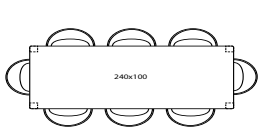

VOLTA DINING TABLE

VOLTA DINING TABLE

- Untreated teak frame with a masai blanco ceramic table top (6 mm).

DINING TABLE 240X100 GT198 **€ 4595**

DINING TABLE 310X100 GT197 **€ 6395**