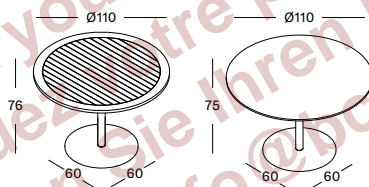

HPL TOP BLACK

€ 895

RONDA DIA 110 BI557

- Bistro dining table with a 2 cm untreated teak top or a 1 cm black HPL top and a matt epoxy and black powder coated steel base.
- Other tops available on request with MOQ 20 pcs: up to max dia 120 cm.

TEAK TOP UNTREATED

€ 1198

HPL TOP BLACK

€ 1550

SPHERA DIA 80 BI354

- Bistro dining table with a 2 cm untreated teak top or a 1 cm black HPL and a matt epoxy and black powder coated steel base.
- Other tops available on request with MOQ 20 pcs: up to max 80x80 or dia 100 cm.