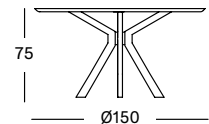

Frame/Top Teak

Untreated Teak
W002