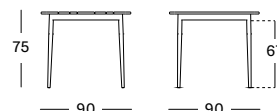

- Powder coated aluminium frame with an untreated teak seat.

BENCH 195X40 GB001 € 1350

BENCH 265X40 GB002 € 2050

Frame Aluminium

Seat Teak

MAX DINING TABLES

MAX DINING TABLES

- Powder coated aluminium structure with an untreated solid teak top or black HPL top.

TEAK TOP 90X90 GT095 € 1400

BLACK HPL TOP 90X90 GT095 € 1795

TEAK TOP 180X90 GT094 € 2050

TEAK TOP 240X100 GT093 € 2750

Frame Aluminium

Top Teak

HPL

BISTRO COLLECTION

QUADRO 70X70 BI202

- Bistro dining table with a 2 cm untreated teak top or a 1 cm black HPL top and a matt epoxy and black powder coated steel base.
- Other tops available on request with MOQ 20 pcs: up to max 80x80 cm.