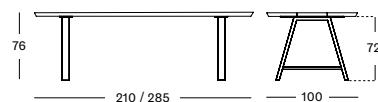

MATTEO COLLECTION

MATTEO DINING TABLE

- Powder coated aluminium frame with an untreated teak top.

DINING TABLE 215X100 GT080 € 3250

DINING TABLE 285X100 GT081 € 3795

Frame Aluminium

Top Teak

MATTEO BENCH

- Powder coated aluminium frame with an untreated teak seat.

BENCH 195X40 GB001 € 1350

BENCH 265X40 GB002 € 2050

Frame Aluminium

Seat Teak

MAX DINING TABLES

MAX DINING TABLES

- Powder coated aluminium structure with an untreated solid teak top or black HPL top.