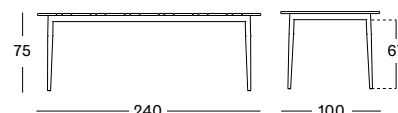

TEAK TOP 90X90 GT095 € 1400

BLACK HPL TOP 90X90 GT095 € 1795

TEAK TOP 180X90 GT094 € 2050

TEAK TOP 240X100 GT093 € 2750

Frame Aluminium

Top Teak

HPL

BISTRO COLLECTION

QUADRO 70X70 BI202

- Bistro dining table with a 2 cm untreated teak top or a 1 cm black HPL top and a matt epoxy and black powder coated steel base.
- Other tops available on request with MOQ 20 pcs: up to max 80x80 cm.