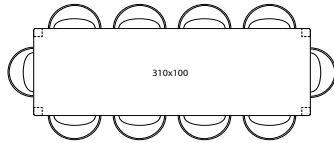

VOLTA DINING TABLE

VOLTA DINING TABLE

- Untreated teak frame with a masai blanco ceramic table top (6 mm).

DINING TABLE 240X100 GT198 **€ 4595**

DINING TABLE 310X100 GT197 **€ 6395**