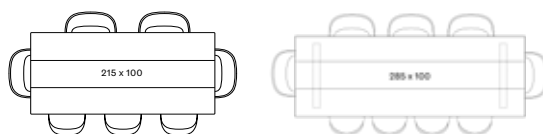

MATTEO COLLECTION

MATTEO DINING TABLE

- Powder coated aluminium frame with an untreated teak top.

DINING TABLE 215X100 GT080 € 3250

DINING TABLE 285X100 GT081 € 3795

Frame Aluminium

Top Teak

MATTEO BENCH

- Powder coated aluminium frame with an untreated teak seat.

BENCH 195X40 GB001 € 1350

BENCH 265X40 GB002 € 2050

Frame Aluminium

Seat Teak

MAX DINING TABLES

MAX DINING TABLES

- Powder coated aluminium structure with an untreated solid teak top or black HPL top.