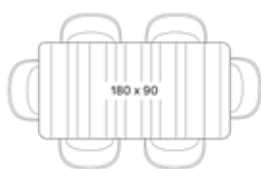

- Powder coated aluminium frame with an untreated teak seat.

BENCH 195X40 GB001 € 1350

BENCH 265X40 GB002 € 2050

Frame Aluminium

Seat Teak

MAX DINING TABLES

MAX DINING TABLES

- Powder coated aluminium structure with an untreated solid teak top or black HPL top.

TEAK TOP 90X90 GT095 € 1400

BLACK HPL TOP 90X90 GT095 € 1795

TEAK TOP 180X90 GT094 € 2050

TEAK TOP 240X100 GT093 € 2750

Frame Aluminium

Top Teak

HPL

BISTRO COLLECTION

QUADRO 70X70 BI202

- Bistro dining table with a 2 cm untreated teak top or a 1 cm black HPL top and a matt epoxy and black powder coated steel base.
- Other tops available on request with MOQ 20 pcs: up to max 80x80 cm.