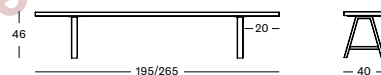

- Powder coated aluminium frame with an untreated teak seat.

BENCH 195X40 GB001 € 1350

BENCH 265X40 GB002 € 2050

Frame Aluminium

Seat Teak

MAX DINING TABLES

MAX DINING TABLES

- Powder coated aluminium structure with an untreated solid teak top or black HPL top.

TEAK TOP 90X90 GT095 € 1400

BLACK HPL TOP 90X90 GT095 € 1795

TEAK TOP 180X90 GT094 € 2050

TEAK TOP 240X100 GT093 € 2750

Frame Aluminium

Top Teak

HPL

BISTRO COLLECTION