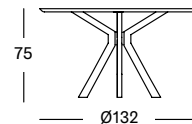

Frame/Top Teak

Untreated Teak
W002