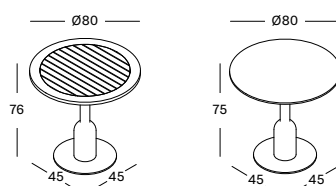

HPL TOP BLACK

€ 1150

CUSTOMISED TABLES ARE AVAILABLE ON REQUEST. MOQ: 20 PCS