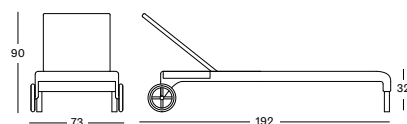

Frame/Seat Synthetic wicker

Black
S023