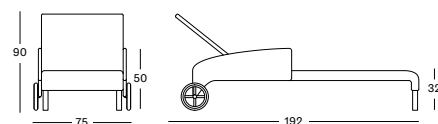

Frame/Seat Synthetic wicker

Black
S023