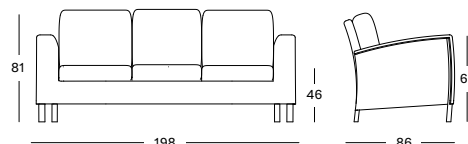

PROTECTIVE COVER PC006 € 425

Frame/Seat Synthetic wicker

Vraag uw kortingsprijs
Ask your Discount Price
Demandez votre prix de Réduction
Fragen Sie Ihren Rabatt Preis
info@bcosy.be