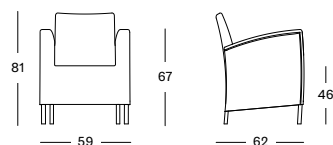

SAFI COLLECTION

SAFI DINING CHAIR GD022 € 625

- Polyethylene wicker on an aluminium frame.

CUSHION	CAT. B	CAT. C	CAT. G	COM
Seat cushion 4 cm polyether foam fabric usage CE233: 60 cm	CB233 € 120	CC233 € 130	CG233 € 165	CE233 € 120

Frame/Seat Synthetic wicker

Old Lace
S007

PROTECTIVE COVER PC001 € 195

SAFI DINING TABLE DIA 120 GT018 € 900

- Polyethylene wicker on an aluminium frame.
- Optional glass top available.