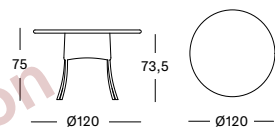

GLASS FOR SAFI DINING TABLE GL003 € 230

Frame/Top Synthetic wicker

Old Lace
S007