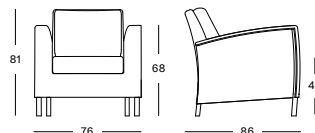

SAFI COLLECTION

SAFI LOUNGE CHAIR GC024 € 915

- Polyethylene wicker on an aluminium frame.

CUSHIONS	CAT. B	CAT. C	CAT. G	COM
Seat + back cushion 12 cm quick dry foam polyester fibre filling fabric usage QE250: 200 cm	QB250	QC250	QG250	QE250
	€ 485	€ 510	€ 630	€ 485

PROTECTIVE COVER PC002 € 250

Frame/Seat Synthetic wicker

SAFI LOUNGE SOFA 2S GC032 € 1698

- Polyethylene wicker on an aluminium frame.

CUSHIONS	CAT. B	CAT. C	CAT. G	COM
2 Seat + 2 back cushions 12 cm quick dry foam polyester fibre filling fabric usage QE251: 340 cm	QB251	QC251	QG251	QE251
	€ 925	€ 1025	€ 1198	€ 925