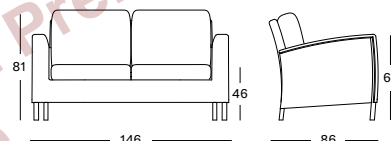

PROTECTIVE COVER PC003 € 350

Frame/Seat Synthetic wicker

SAFI LOUNGE SOFA 3S GC033 € 2200

- Polyethylene wicker on an aluminium frame.

CUSHIONS	CAT. B	CAT. C	CAT. G	COM
3 Seat + 3 back cushions 12 cm quick dry foam polyester fibre filling fabric usage QE252: 465 cm	QB252	QC252	QG252	QE252
	€ 1225	€ 1290	€ 1625	€ 1225