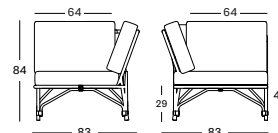

LUCY COLLECTION

LUCY MODULAR CORNER GC054 € 950

- Polyethylene wicker on an aluminium frame.

CUSHIONS	CAT. B	CAT. C	CAT. G	COM
Seat + back cushion 12 cm quick dry foam polyester fibre filling fabric usage QE174: 250 cm	QB174	QC174	QG174	QE174
	€ 545	€ 585	€ 730	€ 545

PROTECTIVE COVER ON REQUEST

Frame/Seat Synthetic wicker

Off white
S003