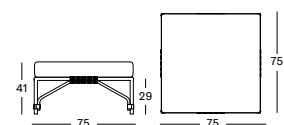

PROTECTIVE COVER ON REQUEST

Frame/Seat Synthetic wicker

Off white
S003