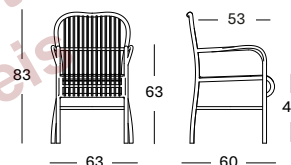

Frame/Seat Synthetic wicker

PROTECTIVE COVER PC020 (FITS 3 CHAIRS) € 200

LUCY LAZY ARMCHAIR GC052 € 680

- Polyethylene wicker on an aluminium frame.

CUSHION	CAT. B	CAT. C	CAT. G	COM
Seat cushion 2 cm polyether foam fabric usage CE167: 65 cm	CB167	CC167	CG167	CE167
	€ 120	€ 135	€ 165	€ 120
Seat + back cushion 2 cm polyether foam polyester fibre filling fabric usage CE192: 120 cm	CB192	CC192	CG192	CE192
	€ 235	€ 245	€ 290	€ 235