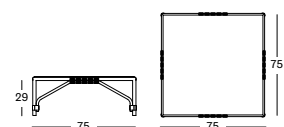

GLASS FOR LUCY MODULAR COFFEE TABLE GL032 € 115

Frame/Seat Synthetic wicker

Off white
S003