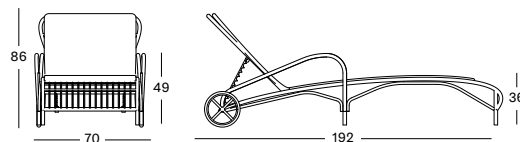

- Polyethylene wicker on an aluminium frame.

CUSHION	CAT. B	CAT. C	CAT. G	COM
Seat cushion 2 cm polyether foam fabric usage CE170: 175 cm	CB170 € 275	CC170 € 300	CG170 € 370	CE170 € 275

Frame/Seat Synthetic wicker

Off white
S003

PROTECTIVE COVER PC002 € 250

LUCY FOOTREST GC059 € 410

- Polyethylene wicker on an aluminium frame.

Frame/Seat Synthetic wicker

Off white
S003

LUCY SUNLOUNGER WITH ARMS GC056 € 1675

- Polyethylene wicker on an aluminium frame.

CUSHION	CAT. B	CAT. C	CAT. G	COM
Seat cushion non-removable cover 3 cm polyether foam fabric usage CE176: 240 cm	CB176 € 350	CC176 € 390	CG176 € 485	CE176 € 350

Frame/Seat Synthetic wicker

Off white
S003