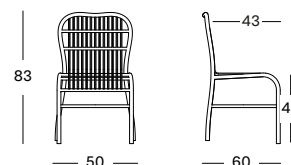

LUCY COLLECTION

LUCY DINING CHAIR GD064 € 440

- Polyethylene wicker on an aluminium frame.
- Stackable (max. 4 chairs / handle with care to avoid damage).

CUSHION	CAT. B	CAT. C	CAT. G	COM
Seat cushion 2 cm polyether foam fabric usage CE165: 60 cm	CB165	CC165	CG165	CE165
	€ 120	€ 130	€ 155	€ 120
Seat + back cushion 2 cm polyether foam polyester fibre filling fabric usage CE166: 100 cm	CB166	CC166	CG166	CE166
	€ 215	€ 225	€ 270	€ 215

Frame/Seat Synthetic wicker

Off white
S003

PROTECTIVE COVER PC020 (FITS 4 CHAIRS) € 200

LUCY DINING ARMCHAIR GD063 € 498

- Polyethylene wicker on an aluminium frame.
- Stackable (max. 4 chairs / handle with care to avoid damage).