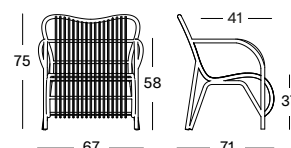

CUSHION	CAT. B	CAT. C	CAT. G	COM
Seat cushion 2 cm polyether foam fabric usage CE165: 60 cm	CB165	CC165	CG165	CE165
	€ 120	€ 130	€ 155	€ 120
Seat + back cushion 2 cm polyether foam polyester fibre filling fabric usage CE166: 100 cm	CB166	CC166	CG166	CE166
	€ 215	€ 225	€ 270	€ 215

Frame/Seat Synthetic wicker

Off white
S003

PROTECTIVE COVER PC020 (FITS 3 CHAIRS) € 200

LUCY LAZY ARMCHAIR GC052 € 680

- Polyethylene wicker on an aluminium frame.

CUSHION	CAT. B	CAT. C	CAT. G	COM
Seat cushion 2 cm polyether foam fabric usage CE167: 65 cm	CB167	CC167	CG167	CE167
	€ 120	€ 135	€ 165	€ 120
Seat + back cushion 2 cm polyether foam polyester fibre filling fabric usage CE192: 120 cm	CB192	CC192	CG192	CE192
	€ 235	€ 245	€ 290	€ 235

Frame/Seat Synthetic wicker

Off white
S003

LUCY SIDE TABLE GT061 € 365

- Powder coated aluminium frame with polyethylene wicker.
- Glass included.

Frame Synthetic wicker

Off white
S003

LUCY COLLECTION

LUCY LOUNGE CHAIR GC053 € 845