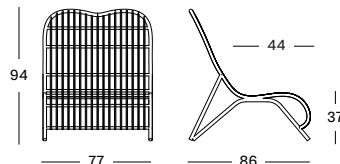

LUCY COLLECTION

LUCY LOUNGE CHAIR GC053 € 845

- Polyethylene wicker on an aluminium frame.

CUSHION	CAT. B	CAT. C	CAT. G	COM
Seat cushion 2 cm polyether foam fabric usage CE170: 175 cm	CB170 € 275	CC170 € 300	CG170 € 370	CE170 € 275

Frame/Seat Synthetic wicker

PROTECTIVE COVER PC002 € 250

LUCY FOOTREST GC059 € 410

- Polyethylene wicker on an aluminium frame.