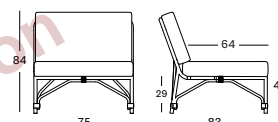

PROTECTIVE COVER ON REQUEST

Frame/Seat Synthetic wicker

Off white
S003