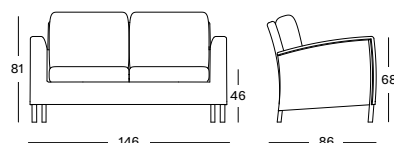

| CUSHION | CAT. B | CAT. C | CAT. G | COM |
|--|--------|--------|--------|-------|
| Seat cushion 4 cm polyether foam fabric usage CE236: 60 cm | CB366 | CC366 | CG366 | CE366 |
| | € 120 | € 130 | € 165 | € 120 |

PROTECTIVE COVER PC001 € 195

DOVILE LOUNGE CHAIR GC124 € 898

- Treated Lloyd Loom weave on an aluminium frame.
- Should be stored indoors during humid and cold weather.

| CUSHIONS | CAT. B | CAT. C | CAT. G | COM |
|--|--------|--------|--------|-------|
| Seat + back cushion 12 cm High Resilience foam polyester fibre filling fabric usage CE050: 215 cm | CB050 | CC050 | CG050 | CE050 |
| | € 430 | € 445 | € 555 | € 430 |

PROTECTIVE COVER PC002 € 250

DOVILE LOUNGE SOFA 2S GC132 € 1450

- Treated Lloyd Loom weave on an aluminium frame.
- Should be stored indoors during humid and cold weather.

| CUSHIONS | CAT. B | CAT. C | CAT. G | COM |
|---|--------|--------|--------|-------|
| 2 Seat + 2 back cushions 12 cm High Resilience foam polyester fibre filling fabric usage CE051: 420 cm | CB051 | CC051 | CG051 | CE051 |
| | € 850 | € 925 | € 1025 | € 850 |