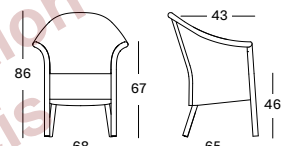

PROTECTIVE COVER PC001 € 195