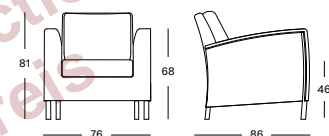

PROTECTIVE COVER PC002 € 250

DOVILE LOUNGE SOFA 2S GC132 € 1450

- Treated Lloyd Loom weave on an aluminium frame.
- Should be stored indoors during humid and cold weather.

CUSHIONS	CAT. B	CAT. C	CAT. G	COM
2 Seat + 2 back cushions 12 cm High Resilience foam polyester fibre filling fabric usage CE051: 420 cm	CB051	CC051	CG051	CE051
	€ 850	€ 925	€ 1025	€ 850