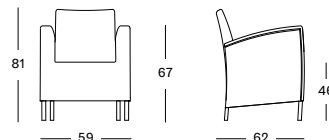

| CUSHION | CAT. B | CAT. C | CAT. G | COM |
|--|--------|--------|--------|-------|
| Seat cushion 4 cm polyether foam fabric usage CE236: 60 cm | CB366 | CC366 | CG366 | CE366 |
| | € 120 | € 130 | € 165 | € 120 |