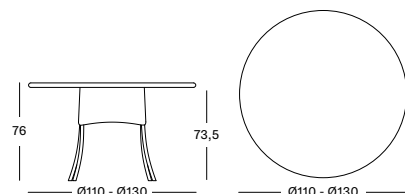

NIMES DINING TABLE DIA 110 GT010 € 925

GLASS FOR NIMES DIA 110 GL102 € 190

NIMES DINING TABLE DIA 130 GT012 € 1050

GLASS FOR NIMES DIA 130 GL103 € 230