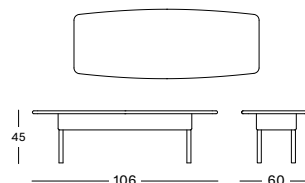

GLASS FOR DOVILE COFFEE TABLE GL009 € 135

DOVILE FOOTREST GC129 € 425

- Treated Lloyd Loom weave on an aluminium frame.
- Should be stored indoors during humid and cold weather.
- Optional glass top available.

GLASS FOR DOVILE FOOTREST GL030 € 100

CUSHION	CAT. B	CAT. C	CAT. G	COM
Seat cushion 12 cm polyether foam fabric usage CE004: 65 cm	CB029 € 180	CC029 € 198	CG029 € 220	CE029 € 180

OUTDOOR EUROPE N° 77