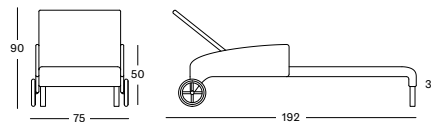

Frame/Seat Lloyd Loom

All colours see page 10

| CUSHION | CAT. B | CAT. C | CAT. G | COM |
|---|----------------|----------------|----------------|----------------|
| Cushion with piping removable cover 3 cm polyether foam fabric usage CE120: 230 cm | CB120 € 295 | CC120 € 325 | CG120 € 425 | CE120 € 295 |
| Cushion with piping non-removable cover 3 cm polyether foam fabric usage CE020: 240 cm | CB020 € 285 | CC020 € 310 | CG020 € 398 | CE020 € 285 |