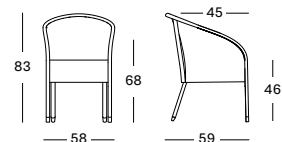

OUTDOOR LLOYD LOOM COLLECTION

NICE DINING CHAIR GD102 € 550

- Treated Lloyd Loom weave on an aluminium frame.
- Should be stored indoors during humid and cold weather.

CUSHIONS	CAT. B	CAT. C	CAT. G	COM
Seat cushion 4 cm polyether foam fabric usage CE002: 65 cm	CB002 € 120	CC002 € 130	CG002 € 155	CE002 € 120

PROTECTIVE COVER PC001 € 195

Frame/Seat Lloyd Loom

All colours
see page 10