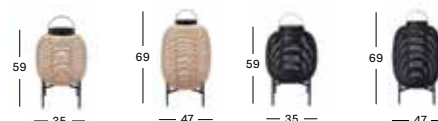

Frame Synthetic wicker

Black S010 Camel S022

Base Steel Teak

Black M007 Untreated teak W002

LANTERN SMALL GI002 € 495

LANTERN GI003 € 575

TIKA LANTERN STEEL BASE

LANTERN STEEL BASE SMALL GI402 € 570

LANTERN STEEL BASE GI403 € 650

TIKA LANTERN TEAK BASE

LANTERN TEAK BASE SMALL BLACK GI102 € 590

LANTERN TEAK BASE BLACK GI103 € 665

MAYA COLLECTION

MAYA LAMP

Outdoor lamp with solar led module:

- 3W solar LED module with light sensor included
- Warm white light (2700K)
- EU/UK/US/AU adapter included
- 6 - 8 hours light per full charge