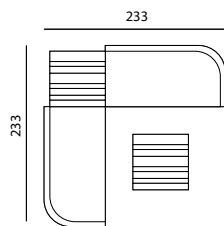

LEO MODULAR COFFEE TABLE GT051 € 800

- Powder coated aluminium frame with an untreated solid teak table top.

Frame Aluminium Teak

Lava
A013

Untreated teak
W002

LEO MODULAR SET 1 CAT. B CAT. C CAT. G COM

- Set including:
- 1x Leo modular corner left seat & back cushions
 - 1x Leo modular corner right seat & back cushions
 - 2x Leo modular coffee table