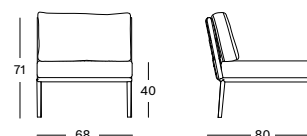

LEO MODULAR CENTER GC049 € 770

- Acrylic rope on a powder coated aluminium frame.

CUSHIONS	CAT. B	CAT. C	CAT. G	QOM
Seat + back cushion 12 cm quick dry foam polyester fibre filling fabric usage QE155: 510 cm	QB362	QC362	QG362	QE362
	€ 535	€ 575	€ 690	€ 535

Frame Aluminium

Lava
A013

Seat Acrylic rope

Lava
S013