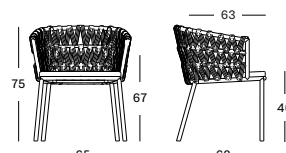

LEO COLLECTION

LEO DINING CHAIR GD075 € 698

- Acrylic rope on a powder coated aluminium frame.

CUSHIONS	CAT. B	CAT. C	CAT. G	COM
Seat + back cushion 4 cm quick dry foam 12 cm polyester fibre filling fabric usage QE073: 110 cm	QB387	QC387	QG387	QE387
	€ 245	€ 270	€ 355	€ 245

Frame Aluminium

Lava
A013

Seat Acrylic rope

Lava
S013

QUICK SHIP SET ZINC GD075A013S013QSS1 € 968

1. Set including:
2. 1x Leo dining chair in Lava
   - 1x seat cushion and 1x back cushion in Savane Zinc S2121 (cat. C)

PROTECTIVE COVER PC001 € 195

LEO DINING TABLES

- Powder coated aluminium frame with an untreated solid teak top.

TEAK TOP 90X90 GT075 € 1400

TEAK TOP 180X90 GT074 € 2050

TEAK TOP 240X100 GT073 € 2750

Frame Aluminium

Lava
A013

Top Teak

Untreated teak
W002