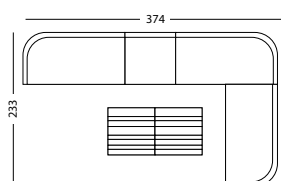

LEO MODULAR SET 4 RIGHT CAT. B CAT. C CAT. G COM

1. Set including:
2. 2x Leo modular corner left seat & back cushions
   - 1x Leo modular corner right seat & back cushions
   - 1x Leo modular center seat & back cushion
   - 2x Leo modular coffee table

€ 10795 € 11054 € 11730 € 10795

PROTECTIVE COVER PC017 € 1200