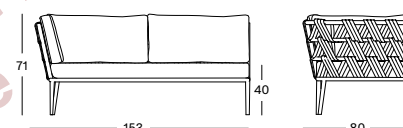

LEO MODULAR CORNER RIGHT GC048 € 1550

- Acrylic rope on a powder coated aluminium frame.

CUSHIONS	CAT. B	CAT. C	CAT. G	QOM
1 Seat + 3 back cushions 12 cm quick dry foam polyester fibre filling fabric usage QE151: 510 cm	QB361	QC361	QG361	QE361
	€ 1080	€ 1153	€ 1340	€ 1080

Frame Aluminium

Lava
A013

Seat Acrylic rope

Lava
S013