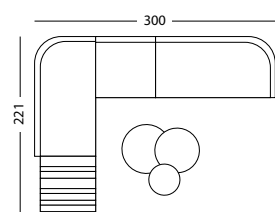

€ 6860 € 7006 € 7380 € 6860

This set can be positioned as a left or right corner without any additional items.

PROTECTIVE COVER PC012 € 1075

LEO MODULAR SET 2 LEFT CAT. B CAT. C CAT. G COM

- Set including:
- 2x Leo modular corner left seat & back cushions
 - 1x Leo modular center 1x seat & back cushions
 - 1x Leo modular coffee table
 - 1x Leo side table dia 45
 - 1x Leo coffee table dia 60
 - 1x Leo coffee table dia 70