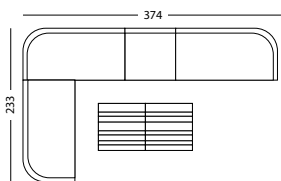

LEO MODULAR SET 4 LEFT CAT. B CAT. C CAT. G COM

1. Set including:
2. 1x Leo modular corner left seat & back cushions
   - 2x Leo modular corner right seat & back cushions
   - 1x Leo modular center seat & back cushion
   - 2x Leo modular coffee table

€ 10795 € 11054 € 11730 € 10795

PROTECTIVE COVER PC016 € 1200