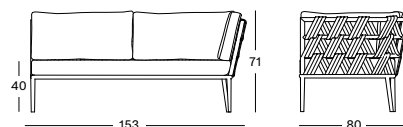

LEO COLLECTION

LEO MODULAR CORNER LEFT GC047 € 1550

- Acrylic rope on a powder coated aluminium frame.

CUSHIONS	CAT. B	CAT. C	CAT. G	QOM
1 Seat + 3 back cushions 12 cm quick dry foam polyester fibre filling fabric usage QE150: 510 cm	QB360	QC360	QG360	QE360
	€ 1080	€ 1153	€ 1340	€ 1080

Frame Aluminium

Lava
A013

Seat Acrylic rope

Lava
S013