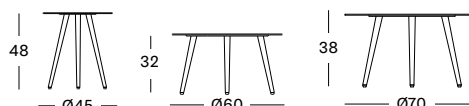

SIDE TABLE DIA 45 GT068 € 330

COFFEE TABLE DIA 60 GT069 € 350

COFFEE TABLE DIA 70 GT072 € 425

Frame Aluminium

Lava
A013