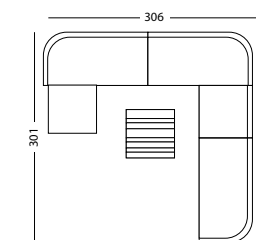

LEO MODULAR SET 5 RIGHT CAT. B CAT. C CAT. G COM

1. Set including:
2. 1x Leo modular corner right seat & back cushions
   - 2x Leo modular corner left seat & back cushions
   - 1x Leo modular center seat & back cushions
   - 1x Leo modular coffee table
   - 1x Leo modular footrest
   - 1x seat cushion

€ 10755 € 11039 € 11770 € 10755

PROTECTIVE COVER PC019 € 1250