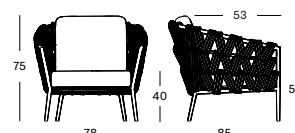

LEO COLLECTION

LEO LOUNGE CHAIR GC034 € 1200

- Acrylic rope on a powder coated aluminium frame.

CUSHIONS	CAT. B	CAT. C	CAT. G	COM
Seat + back cushion 12 cm quick dry foam polyester fibre filling fabric usage QE071: 180 cm	QB071	QC071	QG071	QE071
	€ 380	€ 400	€ 500	€ 380

Frame Aluminium

Lava
A013

Seat Acrylic rope

Lava
S013

QUICK SHIP SET ZINC GC034A013S013QSS1 € 1600

1. Set including:
2. 1x Leo lounge chair in Lava
   - 1x seat cushion and 1x back cushion in Savane Zinc S2121 (cat. C)

PROTECTIVE COVER PC002 € 250

LEO LOUNGE SOFA GC035 € 1975

- Acrylic rope on a powder coated aluminium frame.

CUSHIONS	CAT. B	CAT. C	CAT. G	COM
2 Seat + 2 back cushions 12 cm quick dry foam polyester fibre filling fabric usage QE072: 350 cm	QB072	QC072	QG072	QE072
	€ 860	€ 920	€ 1160	€ 860

Frame Aluminium

Lava
A013

Seat Acrylic rope

Lava
S013

QUICK SHIP SET ZINC GC035A013S013QSS1 € 2895

1. Set including:
2. 1x Leo lounge sofa in Lava
   - 2x seat cushion and 2x back cushion in Savane Zinc S2121 (cat. C)