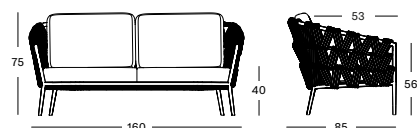

Frame Aluminium

Lava
A013

Seat Acrylic rope

Lava
S013

QUICK SHIP SET ZINC GC035A013S013QSS1 € 2895

- Set including:
- 1x Leo lounge sofa in Lava
 - 2x seat cushion and 2x back cushion in Savane Zinc S2121 (cat. C)