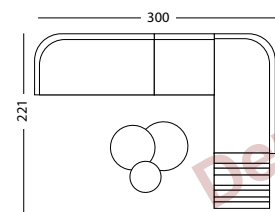

LEO MODULAR SET 2 RIGHT CAT. B CAT. C CAT. G COM

1. Set including:
2. 2x Leo modular corner right seat & back cushions
   - 1x Leo modular center seat & back cushions
   - 1x Leo modular coffee table
   - 1x Leo side table dia 45
   - 1x Leo coffee table dia 60
   - 1x Leo coffee table dia 70

€ 8470 € 8656 € 9145 € 8470

PROTECTIVE COVER PC014 € 1100