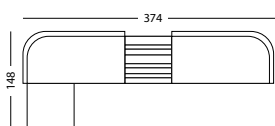

LEO MODULAR SET 3 CAT. B CAT. C CAT. G COM

1. Set including:
2. 1x Leo modular corner left seat & back cushions
   - 1x Leo modular corner right seat & back cushions
   - 1x Leo modular footrest seat cushion
   - 1x Leo modular coffee table

€ 6820 € 6991 € 7420 € 6820

PROTECTIVE COVER PC015 € 750