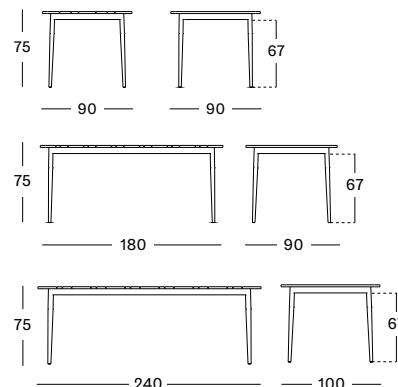

LEO COLLECTION

LEO DINING CHAIR GD075 € 698

- Acrylic rope on a powder coated aluminium frame.

CUSHIONS	CAT. B	CAT. C	CAT. G	COM
Seat + back cushion 4 cm quick dry foam 12 cm polyester fibre filling fabric usage QE073: 110 cm	QB387	QC387	QG387	QE387
	€ 245	€ 270	€ 355	€ 245

Frame Aluminium

Lava
A013

Seat Acrylic rope

Lava
S013

QUICK SHIP SET ZINC GD075A013S013QSS1 € 968

1. Set including:
2. 1x Leo dining chair in Lava
   - 1x seat cushion and 1x back cushion in Savane Zinc S2121 (cat. C)

PROTECTIVE COVER PC001 € 195

LEO DINING TABLES

- Powder coated aluminium frame with an untreated solid teak top.

TEAK TOP 90X90 GT075 € 1400

TEAK TOP 180X90 GT074 € 2050

TEAK TOP 240X100 GT073 € 2750

Frame Aluminium

Lava
A013

Top Teak

Untreated teak
W002

LEO COFFEE & SIDE TABLES

- Powder coated aluminium frame and top.

SIDE TABLE DIA 45 GT068 € 330

COFFEE TABLE DIA 60 GT069 € 350

COFFEE TABLE DIA 70 GT072 € 425

Frame Aluminium

Lava
A013