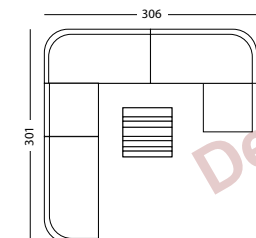

LEO MODULAR SET 5 LEFT CAT. B CAT. C CAT. G COM

1. Set including:
2. 2x Leo modular corner right seat & back cushions
   - 1x Leo modular corner left seat & back cushions
   - 1x Leo modular center seat & back cushions
   - 1x Leo modular coffee table
   - 1x Leo modular footrest
   - 1x seat cushion

€ 10755 € 11039 € 11770 € 10755

PROTECTIVE COVER PC018 € 1250