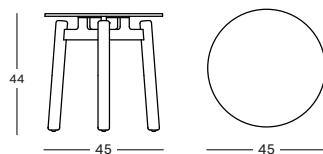

### LENTO TABLES

- Powder coated aluminium structure with teak legs and a Portland ceramic top (12 mm).

<b>Frame</b>	<b>Teak</b>
	
	Untreated teak W002
<b>Top</b>	<b>Ceramic</b>
	
	Portland K003