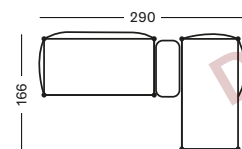

PROTECTIVE COVER PC037 € 1050

LENTO MODULAR SET 4

CAT. B CAT. C CAT. G COM

1. Set including:
2. 1x Lento modular corner left seat & back cushions
   - 1x Lento modular chaise longue right seat & back cushions
   - 1x Lento modular connecting side table with Portland ceramic top

€ 7510 € 7700 € 7950 € 7510