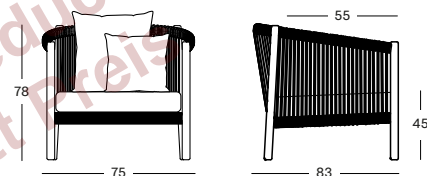

QUICK SHIP SET COMBI 2 STONE GC139W002S026QSS2 € 2110

1. Set including:
2. 1x Lento lounge chair untreated teak
   - 1x seat cushion and 1x wing cushion in Stone T0202 (cat. G)