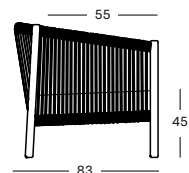

LENTO COLLECTION by Bertrand Lejoly

LENTO LOUNGE SOFA 3S GC138 € 2600

- Polypropylene rope on a powder coated aluminium frame with teak legs.

CUSHIONS	CAT. B	CAT. C	CAT. G	QOM
1 Seat + 3 back cushions 12 cm quick dry foam polyester fibre filling fabric usage QE336: 560 cm	QB385	QC385	QG385	QE385
	€ 1600	€ 1715	€ 1830	€ 1600

Frame	Teak
	Untreated teak W002
Seat	Polypropylene rope
	Anthracite S026

QUICK SHIP SET STONE GC138W002S026QSS1 € 4430

1. Set including:
2. 1x Lento lounge sofa 3S in untreated teak
   - 1x seat cushion and 3x back cushion in Stone T0202 (cat. G)