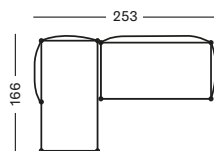

PROTECTIVE COVER PC036 € 955

LENTO MODULAR SET 3

CAT. B CAT. C CAT. G COM

1. Set including:
2. 1x Lento modular corner right seat & back cushions
   - 1x Lento modular chaise longue left seat & back cushions
   - 1x Lento modular connecting side table with Portland ceramic top

€ 7510 € 7700 € 7950 € 7510