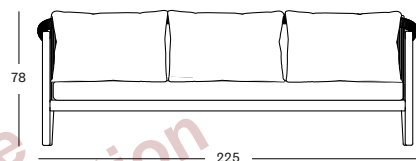

PROTECTIVE COVER PC021 € 690