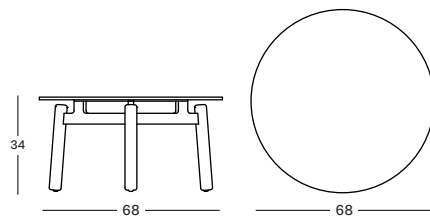

### LENTO TABLES

- Powder coated aluminium structure with teak legs and a Portland ceramic top (12 mm).

<b>Frame</b>	<b>Teak</b>
	
	Untreated teak W002
<b>Top</b>	<b>Ceramic</b>
	
	Portland K003