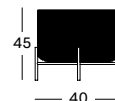

Top HPL

Black
H055

IVO PLANT STAND

- Black powder coated steel frame with a HDPE wicker plant basket.
- Plastic saucer included.

SMALL DIA 29X36H GA901 € 250

MEDIUM DIA 40X45H GA902 € 315

LARGE DIA 29X65H GA903 € 330

Frame Steel

Black
M007

Basket HDPE wicker

Black
S010

ROZY SIDE & COFFEE TABLE

- Epoxy and black powder coated steel frame with a black HPL top.

SIDE TABLE GT001 € 470

COFFEE TABLE GT002 € 975