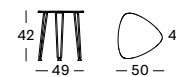

Frame Steel

Black
M007

Basket HDPE wicker

Black
S010

ROZY SIDE & COFFEE TABLE

- Epoxy and black powder coated steel frame with a black HPL top.

SIDE TABLE GT001 € 470

COFFEE TABLE GT002 € 975

Frame Steel

Black
M007

Top HPL

Black
H055

ANTON SIDE & COFFEE TABLE

- Untreated solid teak base with a teak table top.

SIDE TABLE DIA 40 GT184 € 315

COFFEE TABLE DIA 70 GT187 € 500