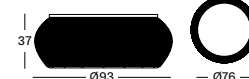

IVO COLLECTION

IVO TABLES

- Aluminium frame with a HDPE wicker and a HPL top.

SIDE TABLE DIA 44 GT008 € 560

COFFEE TABLE DIA 77 GT007 € 860

COFFEE TABLE DIA 93 GT006 € 1075

Basket HDPE wicker

Black
S010

Top HPL

Black
H055

IVO PLANT STAND

- Black powder coated steel frame with a HDPE wicker plant basket.
- Plastic saucer included.

SMALL DIA 29X36H GA901 € 250

MEDIUM DIA 40X45H GA902 € 315

LARGE DIA 29X65H GA903 € 330