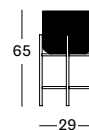

Top HPL

Black
H055

IVO PLANT STAND

- Black powder coated steel frame with a HDPE wicker plant basket.
- Plastic saucer included.

SMALL DIA 29X36H GA901 € 250

MEDIUM DIA 40X45H GA902 € 315

LARGE DIA 29X65H GA903 € 330

Frame Steel

Black
M007

Basket HDPE wicker

Black
S010

ROZY SIDE & COFFEE TABLE

- Epoxy and black powder coated steel frame with a black HPL top.

SIDE TABLE GT001 € 470

COFFEE TABLE GT002 € 975

Frame Steel

Black
M007

Top HPL

Black
H055

ANTON SIDE & COFFEE TABLE

- Untreated solid teak base with a teak table top.

SIDE TABLE DIA 40 GT184 € 315

COFFEE TABLE DIA 70 GT187 € 500