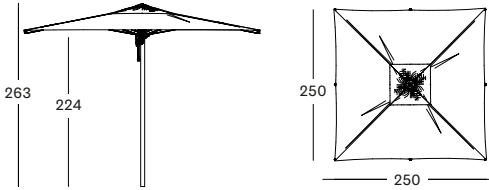

FLORENCE COLLECTION

NEW

FLORENCE PARASOL 250X250

- Frame in clear varnished eucalyptus.
- Canopy standard with Canvas S0606, Sunbrella Solids on demand.

CANOPY SUNBRELLA CANVAS PA001W010BS06 € 1795

CANOPY SUNBRELLA SOLIDS PA001W010B € 2195