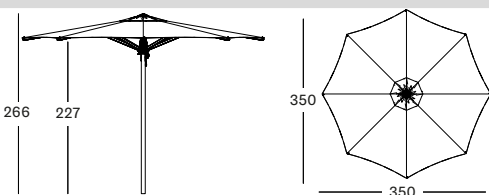

PARASOL BASE 300X300/350X350 LG004M011 € 750

- Powder coated steel plate with zinc plating.
- Black swivel castors with lock.

Frame **Wood**

Eucalyptus
W010

Base **Steel**

Champagne
M011

Canopy fabric **Sunbrella Solids cat. B**
In stock

CANVAS
S0606

Canopy fabric **Sunbrella Solids cat. B**
On demand

LIN
S1212

LONDON STONE
S0808

MINERAL BLUE
S1010

DARK SMOKE
S0909

BLUSH
S2929

BLACK
S1515

AMBER
S3030

OLIVE GREEN
S2727

CARBON BEIGE
S2828