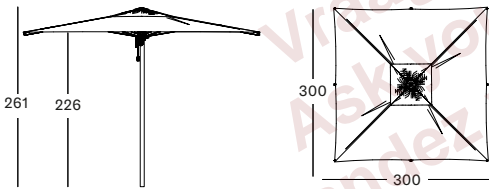

PARASOL BASE 300X300/350X350 LG004M011 € 750

- Powder coated steel plate with zinc plating.
- Black swivel castors with lock.

FLORENCE PARASOL 350X350

- Frame in clear varnished eucalyptus.
- Canopy standard with Canvas S0606, Sunbrella Solids on demand.

CANOPY SUNBRELLA CANVAS PA003W010BS06 € 1995

CANOPY SUNBRELLA SOLIDS PA003W010B € 2595