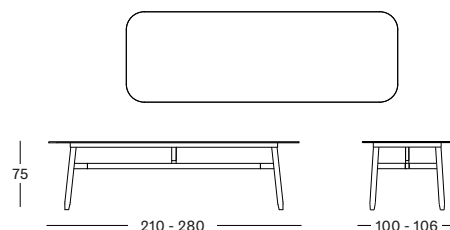

PROTECTIVE COVER PC001 € 195

DAVID DINING TABLE

- Stained brushed teak base with a Flint ceramic table top.

Frame Teak

Aged Teak
W092

Top Ceramic

Flint
K001

DINING TABLE 210X100 GT056 € 4250

DINING TABLE 280X106 GT057 € 4750

DECOKUSSENS

VERKRIJGBAAR IN ALLE VINCENT SHEPPARD STOFFEN

35X50

40X40

45X50

50X50

60X60