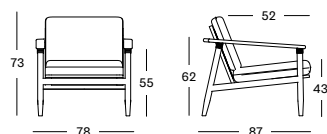

PROTECTIVE COVER PC002 € 250

DAVID LOUNGE SOFA 2S GC086 € 2198

- Polypropylene rope on a stained brushed teak frame.

CUSHIONS	CAT. B	CAT. C	CAT. G	COM
2 Seat + 2 back cushions 12 cm quick dry foam polyester fibre filling fabric usage QE215: 345 cm	QB215	QC215	QG215	QE215
	€ 1098	€ 1200	€ 1250	€ 1098