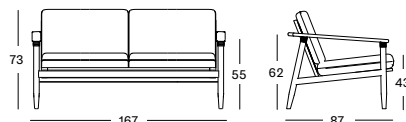

PROTECTIVE COVER PC003 € 350

DAVID LOUNGE SOFA 3S GC093 € 2900

- Polypropylene rope on a stained brushed teak frame.

CUSHIONS	CAT. B	CAT. C	CAT. G	COM
3 Seat + 3 back cushions 12 cm quick dry foam polyester fibre filling fabric usage QE244: 510 cm	QB244	QC244	QG244	QE244
	€ 1450	€ 1595	€ 1785	€ 1450