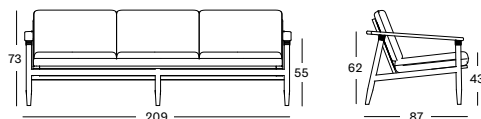

PROTECTIVE COVER PC006 € 425