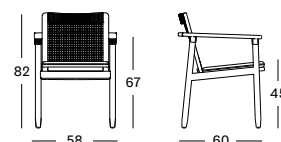

DAVID COLLECTION

DAVID DINING ARMCHAIR GD091 € 650

- Polypropylene rope on a stained brushed teak frame.

CUSHION	CAT. B	CAT. C	CAT. G	COM
Seat cushion 4 cm quick dry foam fabric usage QE212: 65 cm	QB212	QC212	QG212	QE212
	€ 120	€ 130	€ 155	€ 120

Frame Teak

Seat Polypropylene rope

QUICK SHIP SET SAVANE COCONUT GD091W092S048QS1 € 780

1. Set including:
2. 1x David dining chair in Aged Teak
   - 1x seat cushion in Savane Coconut S2222 (cat. C) with contrast piping in London Stone S0808 (cat. B)