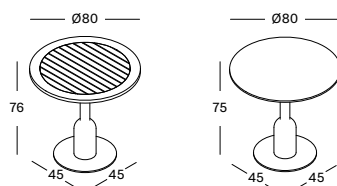

SPHERA DIA 80 BI354

- Bistro dining table with a 2 cm untreated teak top or a 1 cm black HPL and a matt epoxy and black powder coated steel base.
- Other tops available on request with MOQ 20 pcs: up to max 80x80 or dia 100 cm.

TEAK TOP UNTREATED € 875

HPL TOP BLACK € 1150