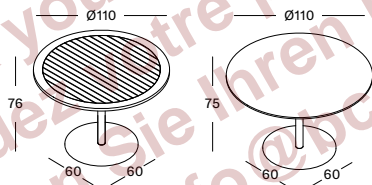

### QUADRO 70X70 BI202

- Bistro dining table with a 2 cm untreated teak top or a 1 cm black HPL top and a matt epoxy and black powder coated steel base.
- Other tops available on request with MOQ 20 pcs: up to max 80x80 cm.

### RONDA DIA 110 BI557

- Bistro dining table with a 2 cm untreated teak top or a 1 cm black HPL top and a matt epoxy and black powder coated steel base.
- Other tops available on request with MOQ 20 pcs: up to max dia 120 cm.

### SPHERA DIA 80 BI354

- Bistro dining table with a 2 cm untreated teak top or a 1 cm black HPL and a matt epoxy and black powder coated steel base.
- Other tops available on request with MOQ 20 pcs: up to max 80x80 or dia 100 cm.