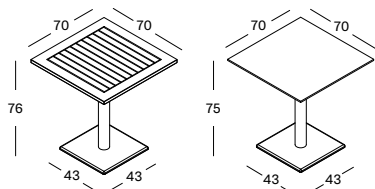

### QUADRO 70X70 BI202

- Bistro dining table with a 2 cm untreated teak top or a 1 cm black HPL top and a matt epoxy and black powder coated steel base.
- Other tops available on request with MOQ 20 pcs: up to max 80x80 cm.

### RONDA DIA 110 BI557

- Bistro dining table with a 2 cm untreated teak top or a 1 cm black HPL top and a matt epoxy and black powder coated steel base.
- Other tops available on request with MOQ 20 pcs: up to max dia 120 cm.

### SPHERA DIA 80 BI354

- Bistro dining table with a 2 cm untreated teak top or a 1 cm black HPL and a matt epoxy and black powder coated steel base.
- Other tops available on request with MOQ 20 pcs: up to max 80x80 or dia 100 cm.