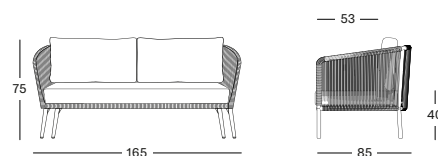

AKARI COLLECTION

NEW

AKARI LOUNGE SOFA 2,5S GC003 € 1950

- Acrylic rope on a powder coated aluminium frame.

CUSHIONS	CAT. B	CAT. C	CAT. G	COM
1 Seat + 2 back cushions 12 cm quick dry foam polyester fibre filling fabric usage QE316: 369 cm	QB316	QC316	QG316	QE316
	€ 970	€ 1025	€ 1265	€ 970

Frame Aluminium

Dune White
A045

Seat Polypropylene rope

Flax
S049

QUICK SHIP SET SANTAL GC003A045S049QSS1 € 3215

1. Set including:
2. 1x Akari lounge sofa 2,5S in Dune White
   - 1x seat cushion and 2x back cushion in Santal M0606 (cat. G)

PROTECTIVE COVER PC003 € 355

AKARI LOUNGE SOFA 3S GC004 € 2450

- Acrylic rope on a powder coated aluminium frame.

CUSHIONS	CAT. B	CAT. C	CAT. G	COM
1 Seat + 3 back cushions 12 cm quick dry foam polyester fibre filling fabric usage QE317: 471 cm	QB317	QC317	QG317	QE317
	€ 1398	€ 1498	€ 1798	€ 1398

Frame Aluminium

Dune White
A045

Seat Polypropylene rope

Flax
S049

QUICK SHIP SET SANTAL GC004A045S049QSS1 € 4248

1. Set including:
2. 1x Akari lounge sofa 3S in Dune White
   - 1x seat cushion and 3x back cushion in Santal M0606 (cat. G)