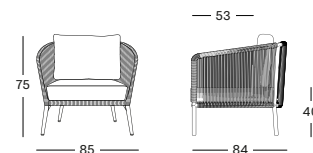

PROTECTIVE COVER PC055 € 275