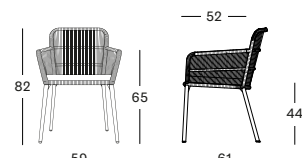

AKARI COLLECTION

NEW

AKARI DINING CHAIR GD020 € 735

- Acrylic rope on a powder coated aluminium frame.

CUSHIONS	CAT. B	CAT. C	CAT. G	COM
Seat cushion 4 cm quick dry foam fabric usage QE314: 66 cm	QB314	QC314	QG314	QE314
	€ 120	€ 130	€ 170	€ 120

Frame Aluminium

Dune White
A045

Seat Polypropylene rope

Flax
S049

QUICK SHIP SET SANTAL GD020A045S049QSS1 € 905

1. Set including:
2. 1x Akari dining chair in Dune White
   - 1x seat cushion and 1x back cushion in Santal M0606 (cat. G)

PROTECTIVE COVER PC001 € 200

AKARI LOUNGE CHAIR GC002 € 1075

- Acrylic rope on a powder coated aluminium frame.

CUSHIONS	CAT. B	CAT. C	CAT. G	COM
Seat + back cushion 12 cm quick dry foam polyester fibre filling fabric usage QE315: 174 cm	QB315	QC315	QG315	QE315
	€ 440	€ 470	€ 598	€ 440

Frame Aluminium

Dune White
A045

Seat Polypropylene rope

Flax
S049

QUICK SHIP SET SANTAL GC002A045S049QSS1 € 1673

1. Set including:
2. 1x Akari lounge chair in Dune White
   - 1x seat cushion and 1x back cushion in Santal M0606 (cat. G)