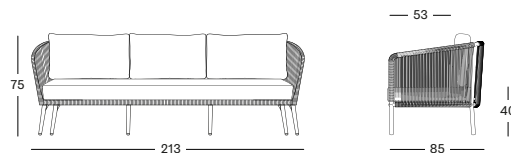

PROTECTIVE COVER PC061 € 450