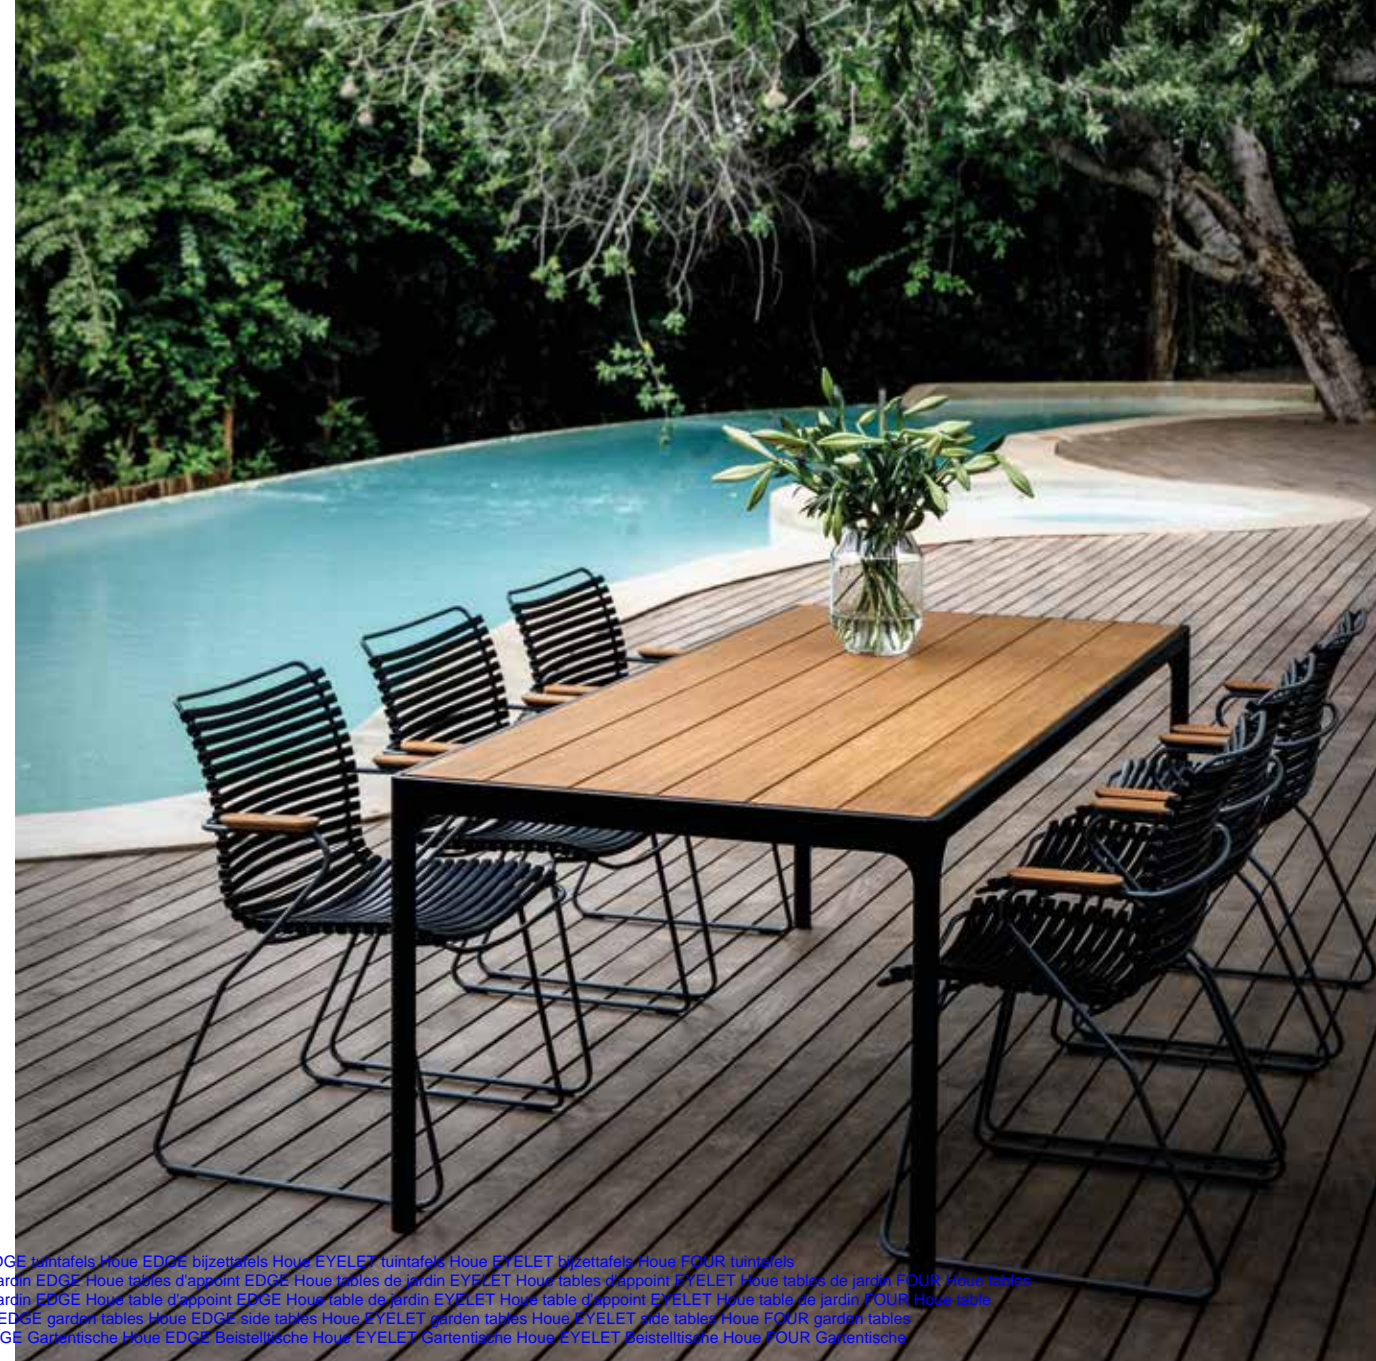

**FOUR DINING TABLE WITH BAMBOO TOP AND BLACK POWDER
COATED ALUMINUM CONSTRUCTION.
ALSO AVAILABLE WITH GREY CONSTRUCTION OR WITH BLACK ALUMINUM TOP.
4 SIZES: 90 / 160 / 210 / 270 CM.**

Houe SKETCH tuintafels Houe CIRCLE tuintafels Houe bamboe tuintafels Houe CIRCUM tuintafels Houe EDGE tuintafels Houe EDGE bijzettafels Houe EYELET tuintafels Houe EYELET bijzettafels Houe FOUR tuintafels
Houe tables de jardin SKETCH Houe tables de jardin CIRCLE Houe tables de jardin bambou Houe tables de jardin CIRCUM Houe tables de jardin EDGE Houe tables d'appoint EDGE Houe tables de jardin EYELET Houe tables d'appoint EYELET Houe tables de jardin FOUR Houe tables
Houe table de jardin SKETCH Houe table de jardin CIRCLE Houe table de jardin bambou Houe table de jardin CIRCUM Houe table de jardin EDGE Houe table d'appoint EDGE Houe table de jardin EYELET Houe table d'appoint EYELET Houe table de jardin FOUR Houe table
Houe SKETCH garden tables Houe CIRCLE garden tables Houe bamboo garden tables Houe CIRCUM garden tables Houe EDGE garden tables Houe EDGE side tables Houe EYELET garden tables Houe EYELET side tables Houe FOUR garden tables
Houe SKETCH Gartentische Houe CIRCLE Gartentische Houe Bambus Gartentische Houe CIRCUM Gartentische Houe EDGE Gartentische Houe EDGE Beistelltische Houe EYELET Gartentische Houe EYELET Beistelltische Houe FOUR Gartentische