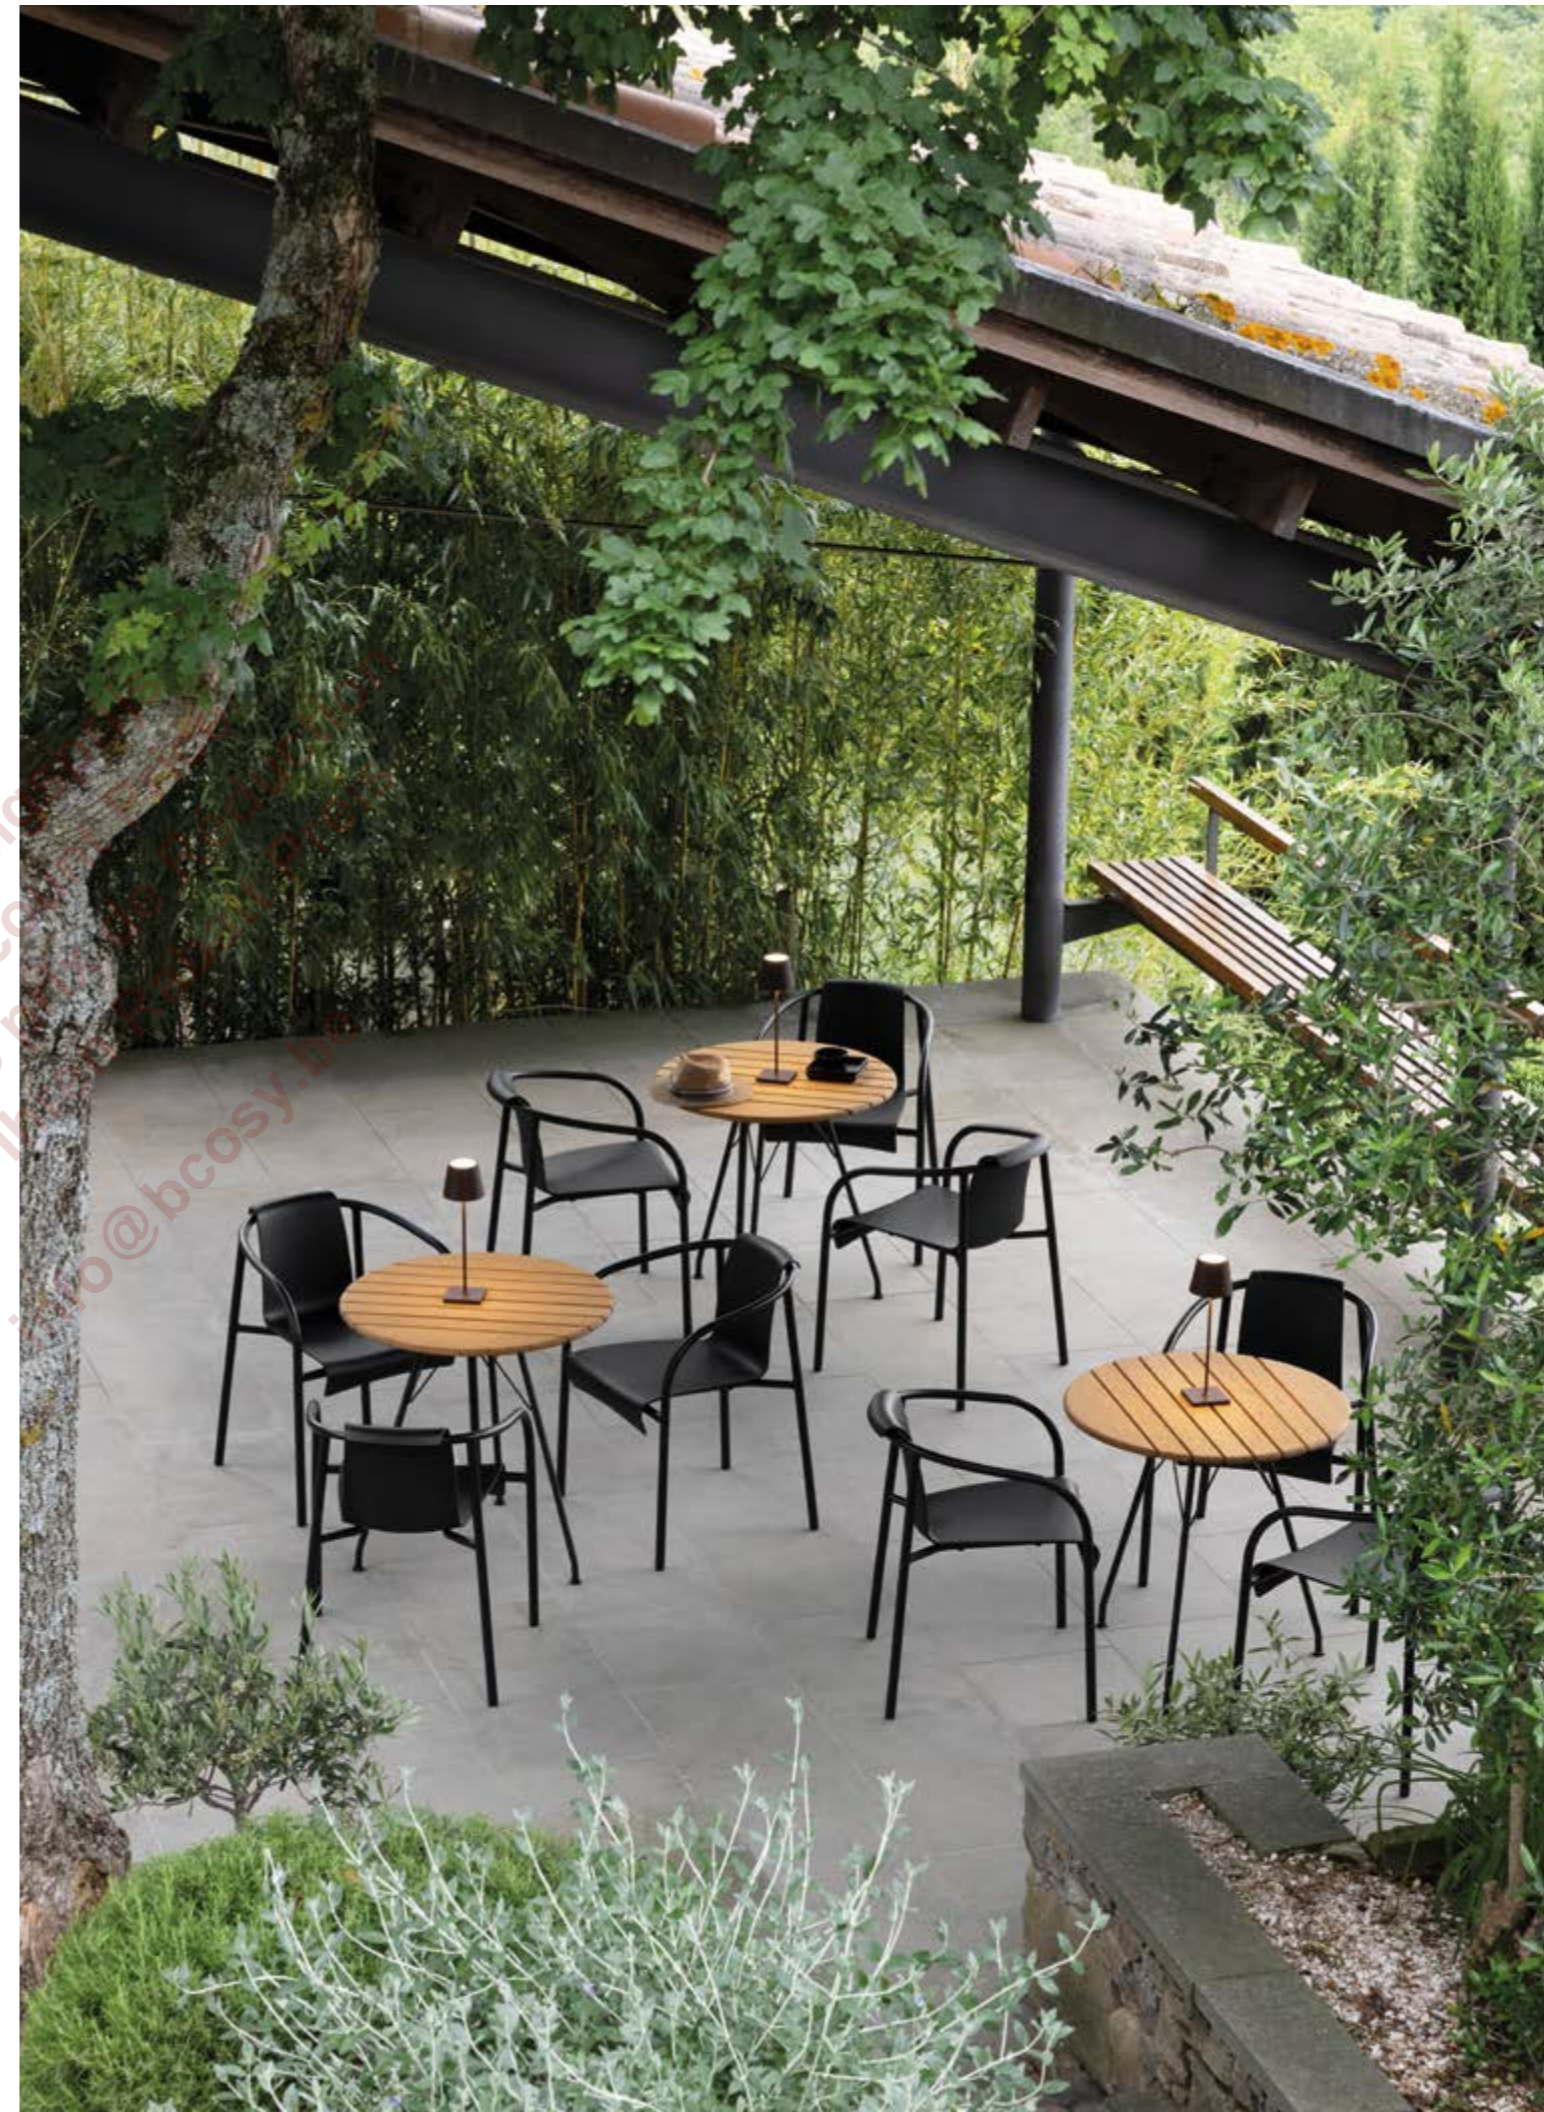

MyTrash
NAMI

OUTDOOR
DINING & LOUNGE

NAMI Collection consists of two dining chairs, a lounge chair and a café table.

The shell and tabletop are made from Danish household plastic waste and produced in Denmark.

The elegant curves in the shell are designed to resemble a wave washing over a beach. NAMI means wave and emphasizes the organic expression found in these stylish garden chairs.

The design is based on the forces and lines of nature and finds its natural place outdoors exposed to wind and weather.

The beautiful, molded NAMI shell and tabletop contains 97% Danish household plastic waste and 3% color pigment, and the frame is powder coated steel.

NAMI chairs are EU Ecolabel certified.

Designed by Hans Thyge & Co.

HOUE

5 year warranty

uv protected

weather resistant

EN581 for all chairs

recycled plastic

EU Ecolabel