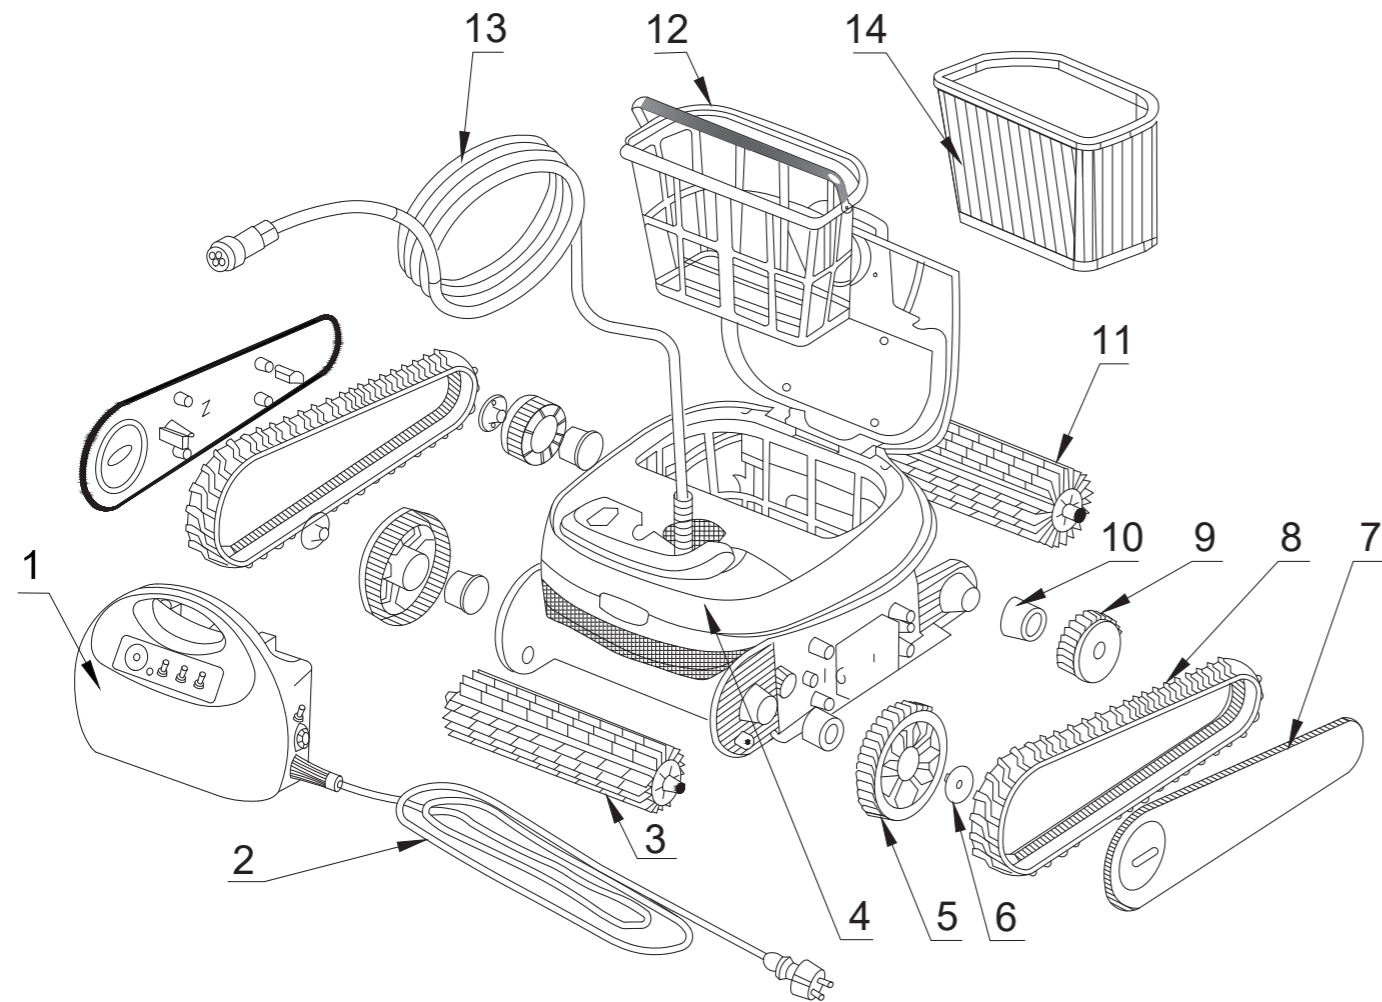

SPARE PARTS

SPARE PARTS

7033078 / 7031319 - FLOTIDE ROBOT POOL CLEANER TYPE XR2

7033078 / 7031319 - FLOTIDE ROBOT POOL CLEANER TYPE XR2

NR.	DESCRIPTION	PART NR.
1+2	Controller box including power cord	7032346
2	Power cord for controller box	7032347
2a	Power cord UK plug for controller box	7033431
3	Small wheel brush	7032348
4	Main house	7032349
5	Drive wheel	7032350
6	Drive wheel fixing block	7032351
7	Side panel	7032352
8	Drive belt	7032353
9	Driven wheel	7032354
10	Sleeve	7032355
11	Wheel brush	7032356
12	Filter basket	7032357
13	Floating cable	7032358
14	Filter paper core	7032359