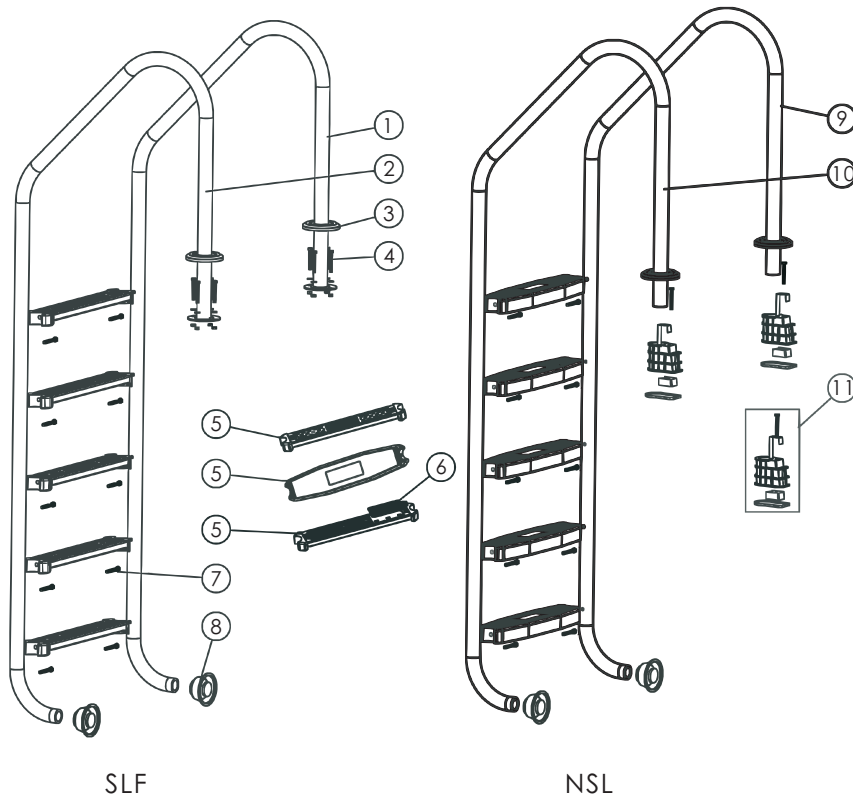

## SL SERIES LADDER INSTALLATION FOR CONCRETE/WOODEN/FIBERGLASS POOLS

Item Nr	Model Nr	Product discription
7026923	NSL315-SR (304)	Mega pool ladder wide model 3 steps SS 304 Anchor Type
7026924	NSL415-SR (304)	Mega pool ladder wide model 4 steps SS 304 Anchor Type
7026925	NSL515-SR (304)	Mega pool ladder wide model 5 steps SS 304 Anchor Type
7026926	SLF315-SR (304)	Mega pool ladder wide model 3 steps SS 304 Flange Type
7026927	SLF415-SR (304)	Mega pool ladder wide model 4 steps SS 304 Flange Type
7026928	SLF515-SR (304)	Mega pool ladder wide model 5 steps SS 304 Flange Type
7026929	NSL315-SR (316)	Mega pool ladder wide model 3 steps SS 316 Anchor Type
7026930	NSL415-SR (316)	Mega pool ladder wide model 4 steps SS 316 Anchor Type
7026931	NSL515-SR (316)	Mega pool ladder wide model 5 steps SS 316 Anchor Type
7026932	SLF315-SR (316)	Mega pool ladder wide model 3 steps SS 316 Flange Type
7026933	SLF415- SR (316)	Mega pool ladder wide model 4 steps SS 316 Flange Type
7026934	SLF515-SR 316)	Mega pool ladder wide model 5 steps SS 316 Flange Type