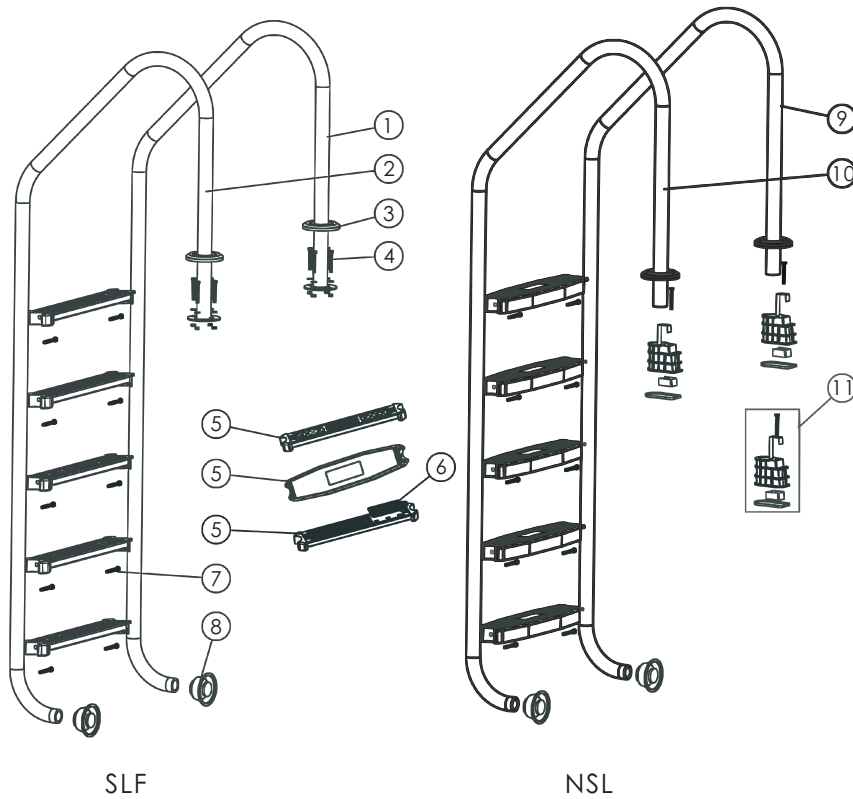

SL SERIES LADDER INSTALLATION FOR CONCRETE/WOODEN/FIBERGLASS POOLS

Item Nr	Model Nr	Product discription
7026923	NSL315-SR (304)	Mega pool ladder wide model 3 steps SS 304 Anchor Type
7026924	NSL415-SR (304)	Mega pool ladder wide model 4 steps SS 304 Anchor Type
7026925	NSL515-SR (304)	Mega pool ladder wide model 5 steps SS 304 Anchor Type
7026926	SLF315-SR (304)	Mega pool ladder wide model 3 steps SS 304 Flange Type
7026927	SLF415-SR (304)	Mega pool ladder wide model 4 steps SS 304 Flange Type
7026928	SLF515-SR (304)	Mega pool ladder wide model 5 steps SS 304 Flange Type
7026929	NSL315-SR (316)	Mega pool ladder wide model 3 steps SS 316 Anchor Type
7026930	NSL415-SR (316)	Mega pool ladder wide model 4 steps SS 316 Anchor Type
7026931	NSL515-SR (316)	Mega pool ladder wide model 5 steps SS 316 Anchor Type
7026932	SLF315-SR (316)	Mega pool ladder wide model 3 steps SS 316 Flange Type
7026933	SLF415- SR (316)	Mega pool ladder wide model 4 steps SS 316 Flange Type
7026934	SLF515-SR 316)	Mega pool ladder wide model 5 steps SS 316 Flange Type