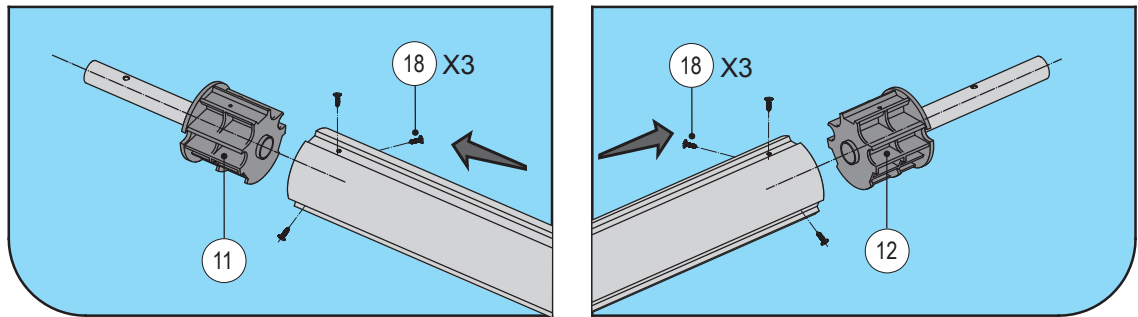

size: W420 x H297 mm

Buckle and Strap Attaching Way for Below Tubes (See Figure 8a):

8a

Buckle and Strap Attaching Way for Below Tubes (See Figure 8b):

8b

9a

9b

MADE IN CHINA

Inground Pool Cover Reel

1

Ref	Qty
1#	1
2#	1
3#	1
4#	1
5#	1
6#	1
7#	1
8#	1
9#	1
10#	2
11#	1
12#	1
13#	8
14#	1
15#	1
16#	1
17#	6
18#	6
19#	2
20#	8
21#	8
22#	1

Front

2

3

4

5