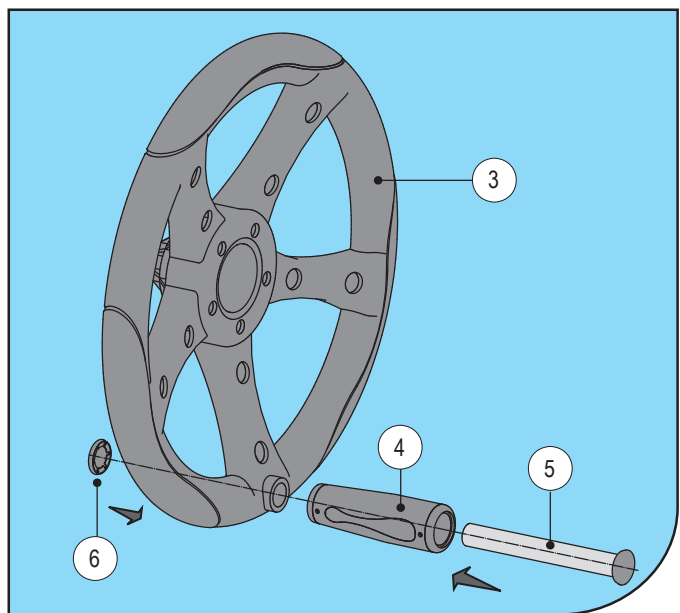

size: W420 x H297 mm

Buckle and Strap Attaching Way for Below Tubes (See Figure 8a):

8a

Buckle and Strap Attaching Way for Below Tubes (See Figure 8b):

8b

9a

9b

MADE IN CHINA

Inground Pool Cover Reel

1

Ref	Qty
1#	1
2#	1
3#	1
4#	1
5#	1
6#	1
7#	1
8#	1
9#	1
10#	2
11#	1
12#	1
13#	8
14#	1
15#	1
16#	1
17#	6
18#	6
19#	2
20#	8
21#	8
22#	1

Front

2

3

4

5