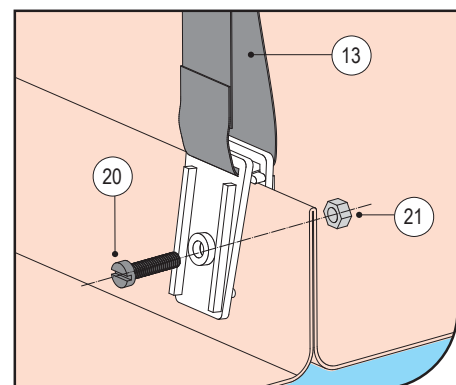

size: W420 x H297 mm

Buckle and Strap Attaching Way for Below Tubes (See Figure 8a):

8a

Buckle and Strap Attaching Way for Below Tubes (See Figure 8b):

8b

9a

9b

MADE IN CHINA