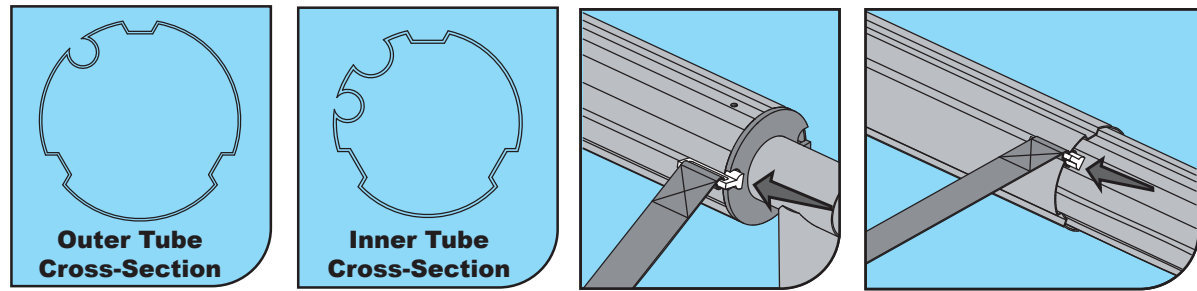

size: W420 x H297 mm

Buckle and Strap Attaching Way for Below Tubes (See Figure 8a):

8a

Buckle and Strap Attaching Way for Below Tubes (See Figure 8b):

8b

9a

9b

MADE IN CHINA