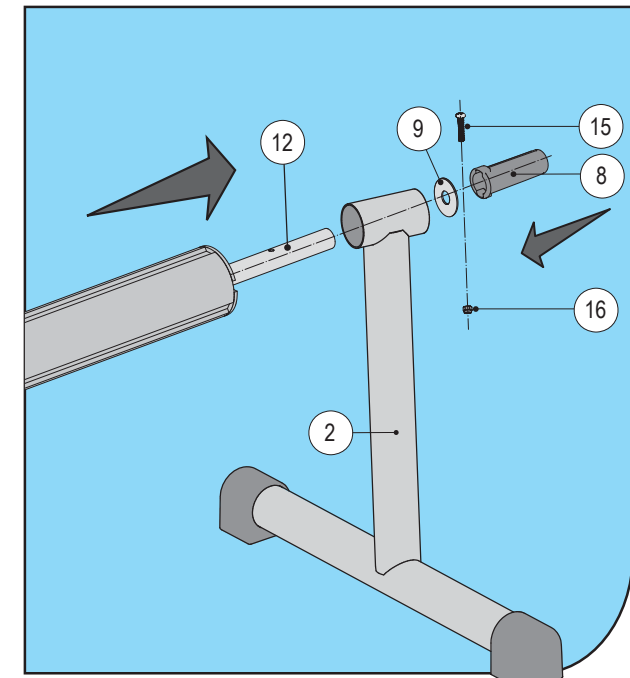

size: W420 x H297 mm

Buckle and Strap Attaching Way for Below Tubes (See Figure 8a):

8a

Buckle and Strap Attaching Way for Below Tubes (See Figure 8b):

8b

9a

9b

MADE IN CHINA

Inground Pool Cover Reel

1

Ref	Qty
1#	1
2#	1
3#	1
4#	1
5#	1
6#	1
7#	1
8#	1
9#	1
10#	2
11#	1
12#	1
13#	8
14#	1
15#	1
16#	1
17#	6
18#	6
19#	2
20#	8
21#	8
22#	1

Front

2

3

4

5