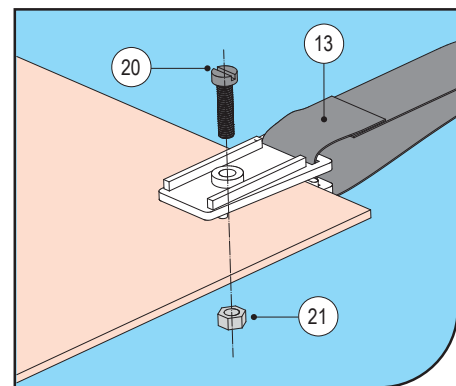

size: W420 x H297 mm

Buckle and Strap Attaching Way for Below Tubes (See Figure 8a):

8a

Buckle and Strap Attaching Way for Below Tubes (See Figure 8b):

8b

9a

9b

MADE IN CHINA

Inground Pool Cover Reel

1

Ref	Qty
1#	1
2#	1
3#	1
4#	1
5#	1
6#	1
7#	1
8#	1
9#	1
10#	2
11#	1
12#	1
13#	8
14#	1
15#	1
16#	1
17#	6
18#	6
19#	2
20#	8
21#	8
22#	1

Front

2

3

4

5