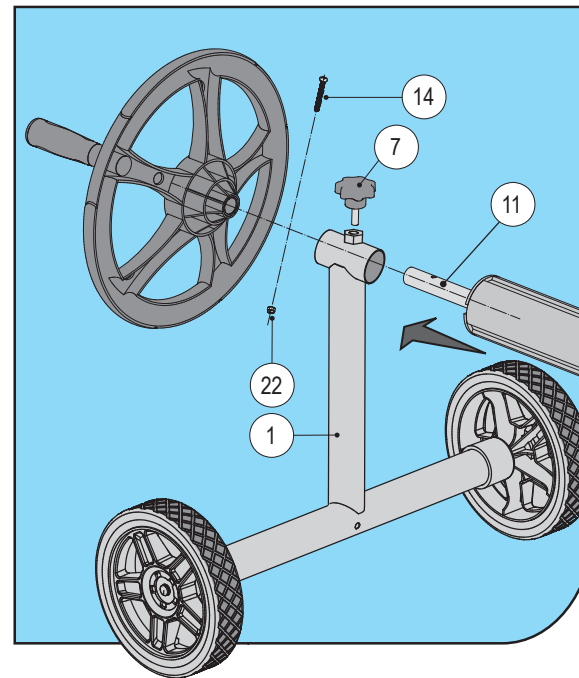

size: W420 x H297 mm

Buckle and Strap Attaching Way for Below Tubes (See Figure 8a):

8a

Buckle and Strap Attaching Way for Below Tubes (See Figure 8b):

8b

9a

9b

MADE IN CHINA

Inground Pool Cover Reel

1

Ref	Qty
1#	1
2#	1
3#	1
4#	1
5#	1
6#	1
7#	1
8#	1
9#	1
10#	2
11#	1
12#	1
13#	8
14#	1
15#	1
16#	1
17#	6
18#	6
19#	2
20#	8
21#	8
22#	1

Front

2

3

4

5