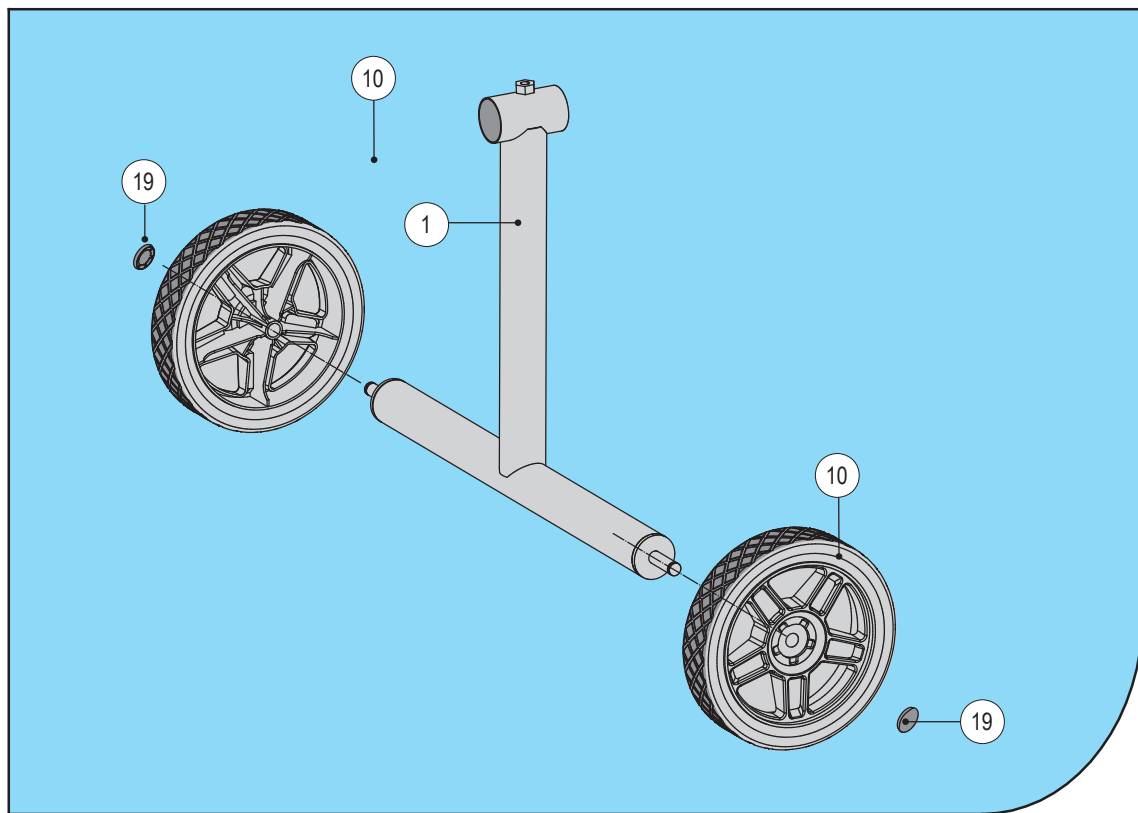

size: W420 x H297 mm

Buckle and Strap Attaching Way for Below Tubes (See Figure 8a):

8a

Buckle and Strap Attaching Way for Below Tubes (See Figure 8b):

8b

9a

9b

MADE IN CHINA

Inground Pool Cover Reel

1

Ref	Qty
1#	1
2#	1
3#	1
4#	1
5#	1
6#	1
7#	1
8#	1
9#	1
10#	2
11#	1
12#	1
13#	8
14#	1
15#	1
16#	1
17#	6
18#	6
19#	2
20#	8
21#	8
22#	1

Front

2

3

4

5