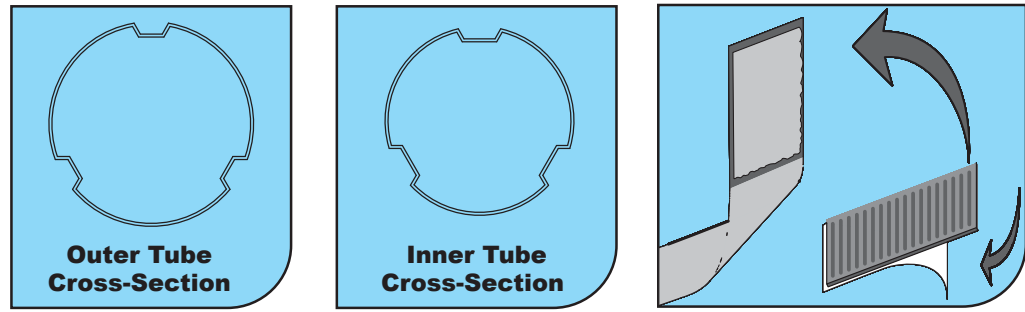

size: W420 x H297 mm

Buckle and Strap Attaching Way for Below Tubes (See Figure 8a):

8a

Buckle and Strap Attaching Way for Below Tubes (See Figure 8b):

8b

9a

9b

MADE IN CHINA