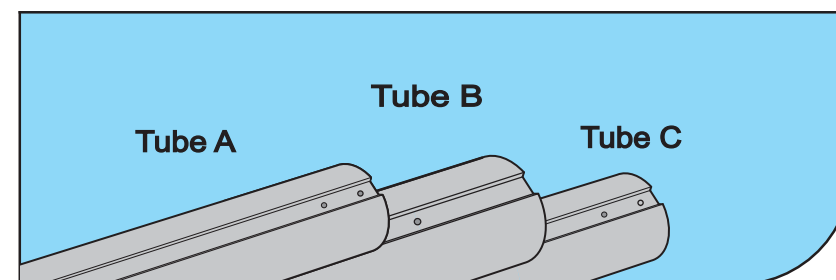

size: W420 x H297 mm

Buckle and Strap Attaching Way for Below Tubes (See Figure 8a):

8a

Buckle and Strap Attaching Way for Below Tubes (See Figure 8b):

8b

9a

9b

MADE IN CHINA

Inground Pool Cover Reel

1

Ref	Qty
1#	1
2#	1
3#	1
4#	1
5#	1
6#	1
7#	1
8#	1
9#	1
10#	2
11#	1
12#	1
13#	8
14#	1
15#	1
16#	1
17#	6
18#	6
19#	2
20#	8
21#	8
22#	1

Front