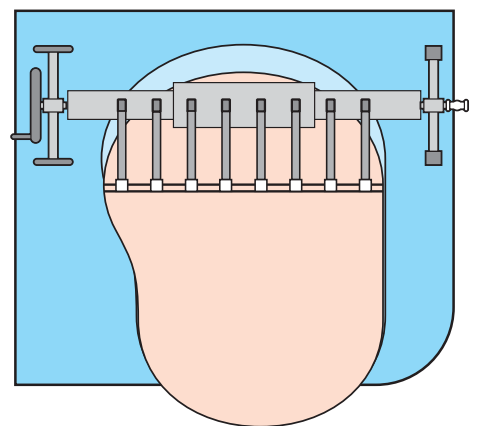

size: W420 x H297 mm

Buckle and Strap Attaching Way for Below Tubes (See Figure 8a):

8a

Buckle and Strap Attaching Way for Below Tubes (See Figure 8b):

8b

9a

9b

MADE IN CHINA

Inground Pool Cover Reel

1

Ref	Qty
1#	1
2#	1
3#	1
4#	1
5#	1
6#	1
7#	1
8#	1
9#	1
10#	2
11#	1
12#	1
13#	8
14#	1
15#	1
16#	1
17#	6
18#	6
19#	2
20#	8
21#	8
22#	1

Front

2

3

4

5