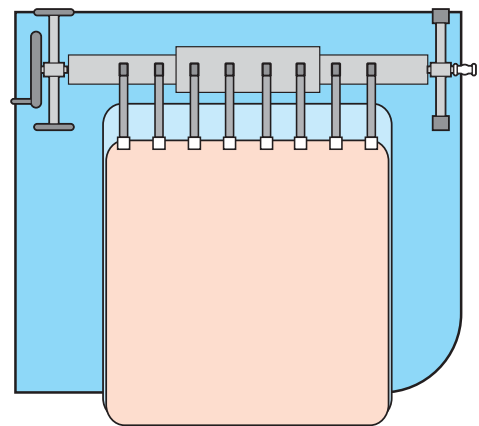

size: W420 x H297 mm

Buckle and Strap Attaching Way for Below Tubes (See Figure 8a):

8a

Buckle and Strap Attaching Way for Below Tubes (See Figure 8b):

8b

9a

9b

MADE IN CHINA

Inground Pool Cover Reel

1

Ref	Qty
1#	1
2#	1
3#	1
4#	1
5#	1
6#	1
7#	1
8#	1
9#	1
10#	2
11#	1
12#	1
13#	8
14#	1
15#	1
16#	1
17#	6
18#	6
19#	2
20#	8
21#	8
22#	1

Front

2

3

4

5