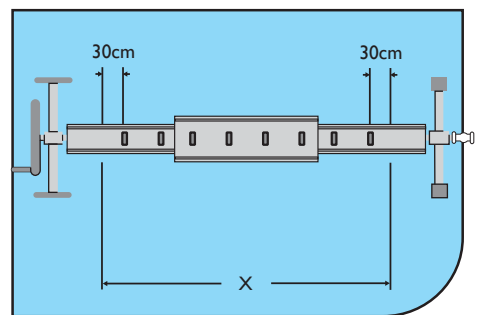

size: W420 x H297 mm

Buckle and Strap Attaching Way for Below Tubes (See Figure 8a):

8a

Buckle and Strap Attaching Way for Below Tubes (See Figure 8b):

8b

9a

9b

MADE IN CHINA

Inground Pool Cover Reel

1

Ref	Qty
1#	1
2#	1
3#	1
4#	1
5#	1
6#	1
7#	1
8#	1
9#	1
10#	2
11#	1
12#	1
13#	8
14#	1
15#	1
16#	1
17#	6
18#	6
19#	2
20#	8
21#	8
22#	1

Front

2

3

4

5