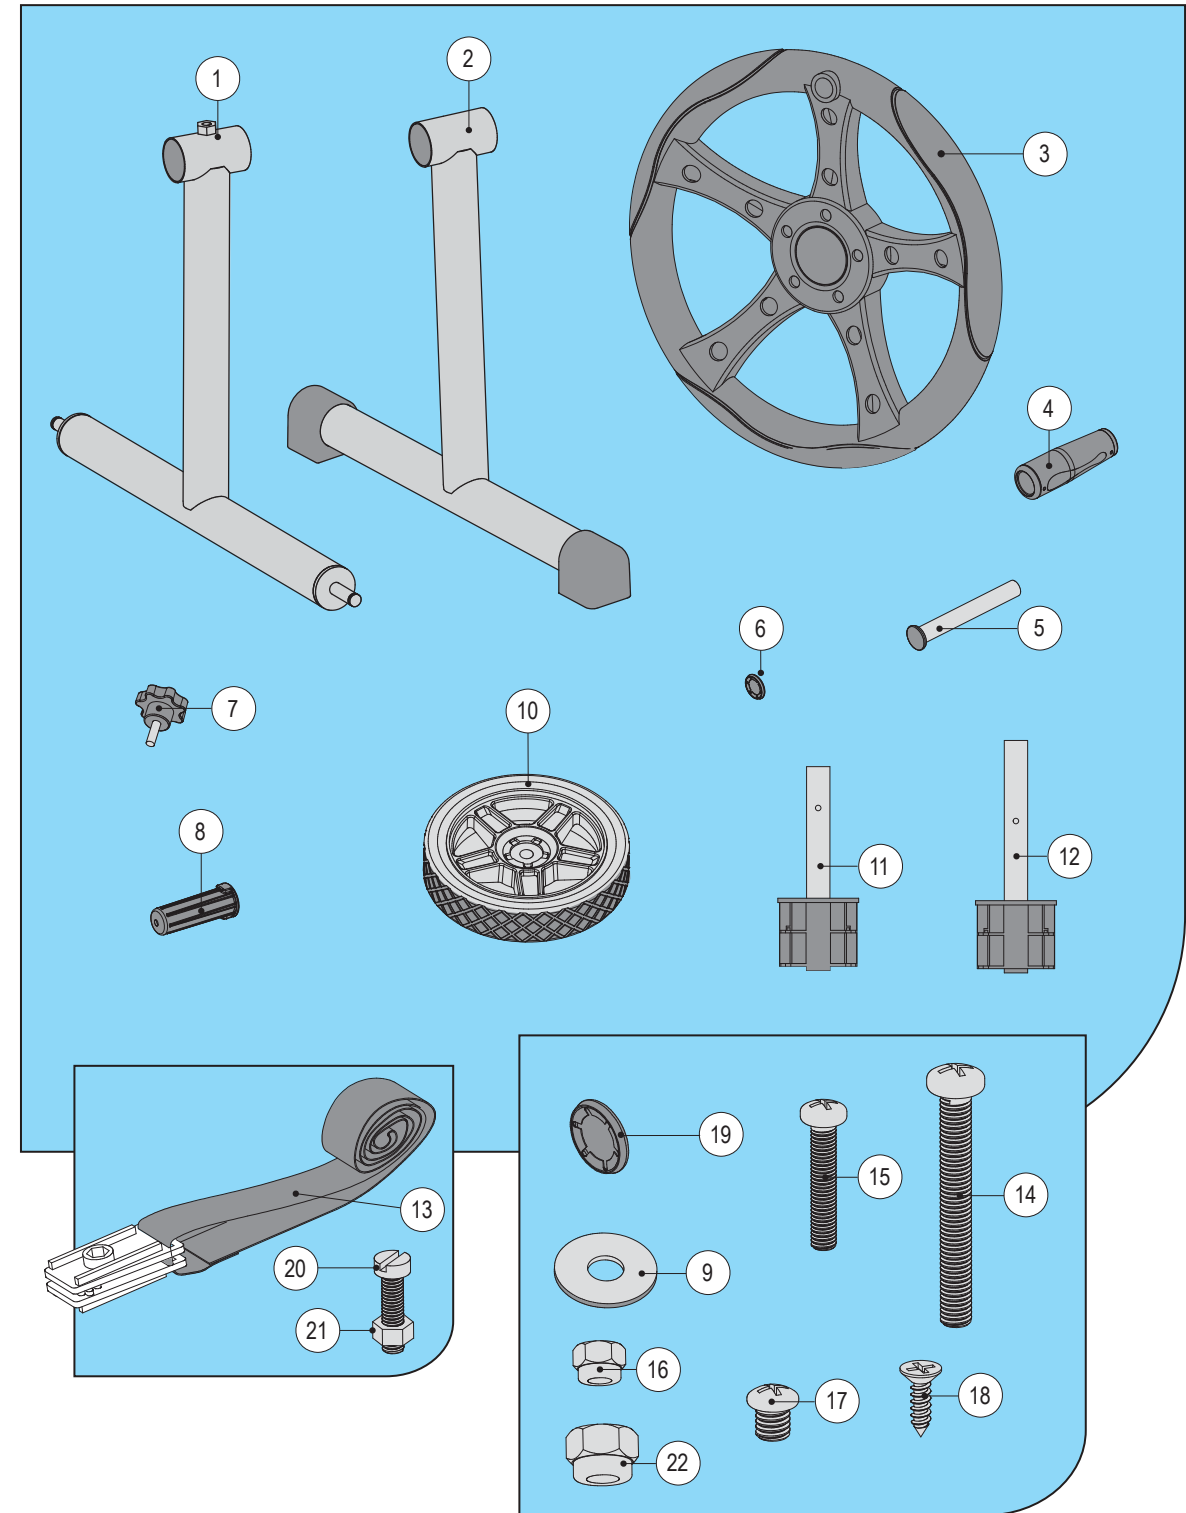

size: W420 x H297 mm

Buckle and Strap Attaching Way for Below Tubes (See Figure 8a):

8a

Buckle and Strap Attaching Way for Below Tubes (See Figure 8b):

8b

9a

9b

MADE IN CHINA

Inground Pool Cover Reel

1

Ref	Qty
1#	1
2#	1
3#	1
4#	1
5#	1
6#	1
7#	1
8#	1
9#	1
10#	2
11#	1
12#	1
13#	8
14#	1
15#	1
16#	1
17#	6
18#	6
19#	2
20#	8
21#	8
22#	1

Front

2

3

4

5