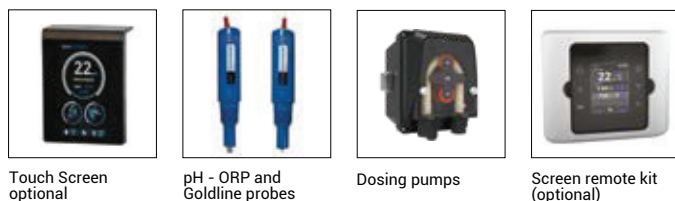

# Control Station

**EXPERT LINE**

**3**  
STANDARD

## CONTROL YOUR POOL REMOTELY

- **A single control box** for remote device regulation and control
  - **4 auxiliary relays** for control and management of filtration cycles, heat regulation, lighting and also for an additional equipment (outdoor lighting, water feature...)
  - **Three 230V output voltage auxiliary relays** including dosing pump for pH and disinfectant
  - Optional probe for free chlorine measurement
  - **Sold with the Sense & Dispense module** for a continuous pH and Redox (water disinfectant capacity) control\*
  - Two dosing pumps for **pH regulation and liquid chlorine injection\***
  - **Wifi module:** simple, trouble-free remote management
- \* Only available for CST-CTL-PHORP

Touch Screen optional      pH - ORP and Goldline probes      Dosing pumps      Screen remote kit (optional)

Control all your pool equipment with Alexa and Google Assistant\*

CONTROL STATION

Description	CST-CTL-PHORP Complete box - pH & probe	CST-CTL-BC Box only
Wifi modul	Included	No
Four main potential-free outputs	Filtration time / Light / Temperature / Other auxiliary	
Output Auxiliary	230V 50Hz	
pH control	Yes (Goldline probe)	No
ORP control	Yes (Goldline probe)	No
Display	2.8" TFT	
Power supply	230V 50Hz	
Dimensions	270 X 220 X 115 mm	
Electronic box	Fireproof plastic ABS black	
Protection cover	Plastic ABS black	