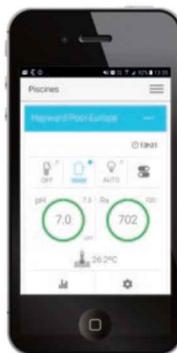

Download the Hayward PoolWatch application