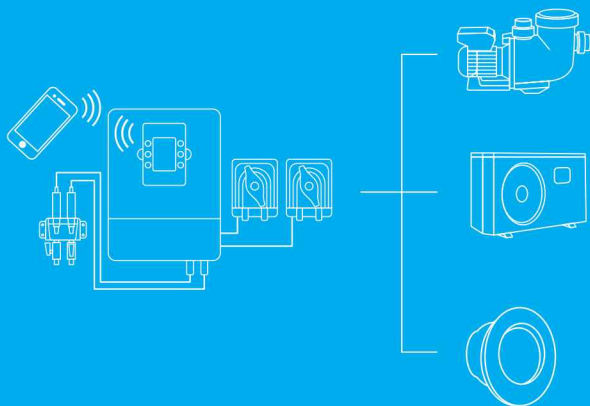

CONTROL STATION IS A CONNECTING BOX FOR CONTROLLING ALL YOUR POOL EQUIPMENT:

filtration, heating, lighting, water features, etc.

Filtration
time
control

Heating
equipment
control

Lighting
control

Additional
equipment
control

Treatment

pH
control

Redox
control

Optional
free
Chlorine

Control Station **optimises your pool treatment.**

In real time:

- it measures pH and ORP (water oxidation potential measurement),
- it injects disinfectant (liquid chlorine, bromine).