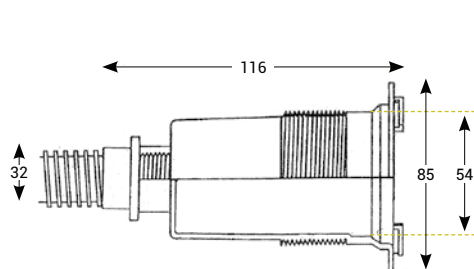

## MINI LED SPOTS FOR MAXIMUM LIGHT!

- Our LED lights come **in mini LED version**, in white and in colour.
- Our range of mini LED lights integrates into all pool types (liner, concrete or fibreglass) and all pool shapes to light up specific points **such as stairs, steps, fountains and pool water features**.
- **Perfectly synchronisable with all Hayward LED lights**, these mini LEDs harmonise lighting at all corners of the pool.

RGB AND WHITE  
 MINI LED LIGHT

Description	3424LEDBL	3429LEDBL	3424LEDRGB	3429LEDRGB
Consumption in W	18 W		15 W	
Power supply	12VAC			
Number LEDs	3			
Lumens	630		320	
White / RGB	White		RGB	
LED technology	CrystaLogic		ColorLogic	
Application	Concrete	Vinyl	Concrete	Vinyl
White goods coloured elements				
Plastic body	COFIES / HAYWARD®			
Radiofrequency	No			
Remote Control	No			

Concrete (Dimensions in mm)

Vinyl (Dimensions in mm)