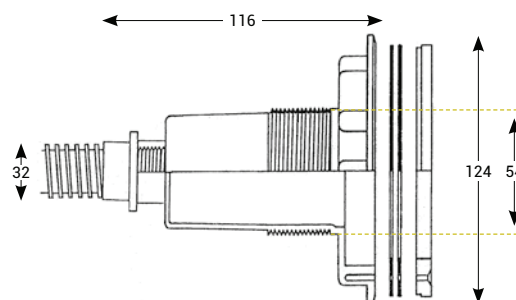

## MINI LED SPOTS FOR MAXIMUM LIGHT!

- Our LED lights come **in mini LED version**, in white and in colour.
- Our range of mini LED lights integrates into all pool types (liner, concrete or fibreglass) and all pool shapes to light up specific points **such as stairs, steps, fountains and pool water features**.
- **Perfectly synchronisable with all Hayward LED lights**, these mini LEDs harmonise lighting at all corners of the pool.

RGB AND WHITE  
 MINI LED LIGHT

Description	3424LEDBL	3429LEDBL	3424LEDRGB	3429LEDRGB
Consumption in W	18 W		15 W	
Power supply	12VAC			
Number LEDs	3			
Lumens	630		320	
White / RGB	White		RGB	
LED technology	CrystaLogic		ColorLogic	
Application	Concrete	Vinyl	Concrete	Vinyl
White goods coloured elements				
Plastic body	COFIES / HAYWARD®			
Radiofrequency	No			
Remote Control	No			

Concrete (Dimensions in mm)

Vinyl (Dimensions in mm)