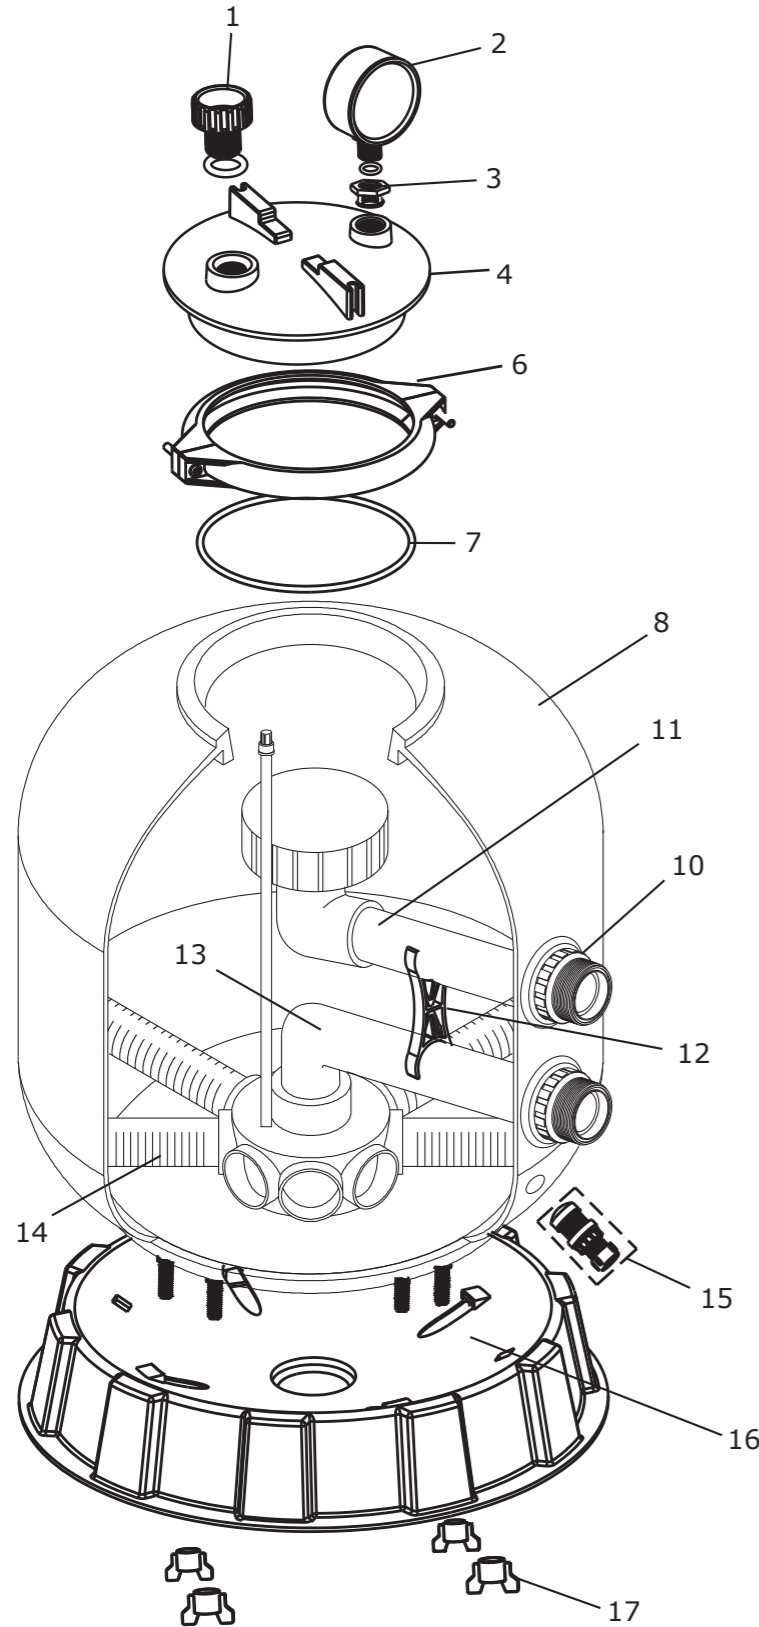

MEGA POOL FILTER S450

MEGA POOL FILTER S450

NR.	DESCRIPTION	PART NR. INCLUDES	PART NR.
1	Air release valve	1	7009344
2	Oil pressure gauge	1	7009342
3	Connector for oil pressure gauge	1	7009306
4	Cover	1	7009312
6	Clamp	1	7009347
7	O-Ring	1	7009338
8	Filter tank	1	
9	Multiport valve 1 1/2"	1	0891915
10	1.5" Connector Plate Side Mount	1	
11	Top part of the inner tank system	1	
12	1.5" Tank System Support	1	
13	Bottom part of the inner tank system	1	
14	Lateral 115mm	8	7009308
15	Water drain set	1	7009343
16	Filter Base	1	
17	Fastener for Filter Base	4	