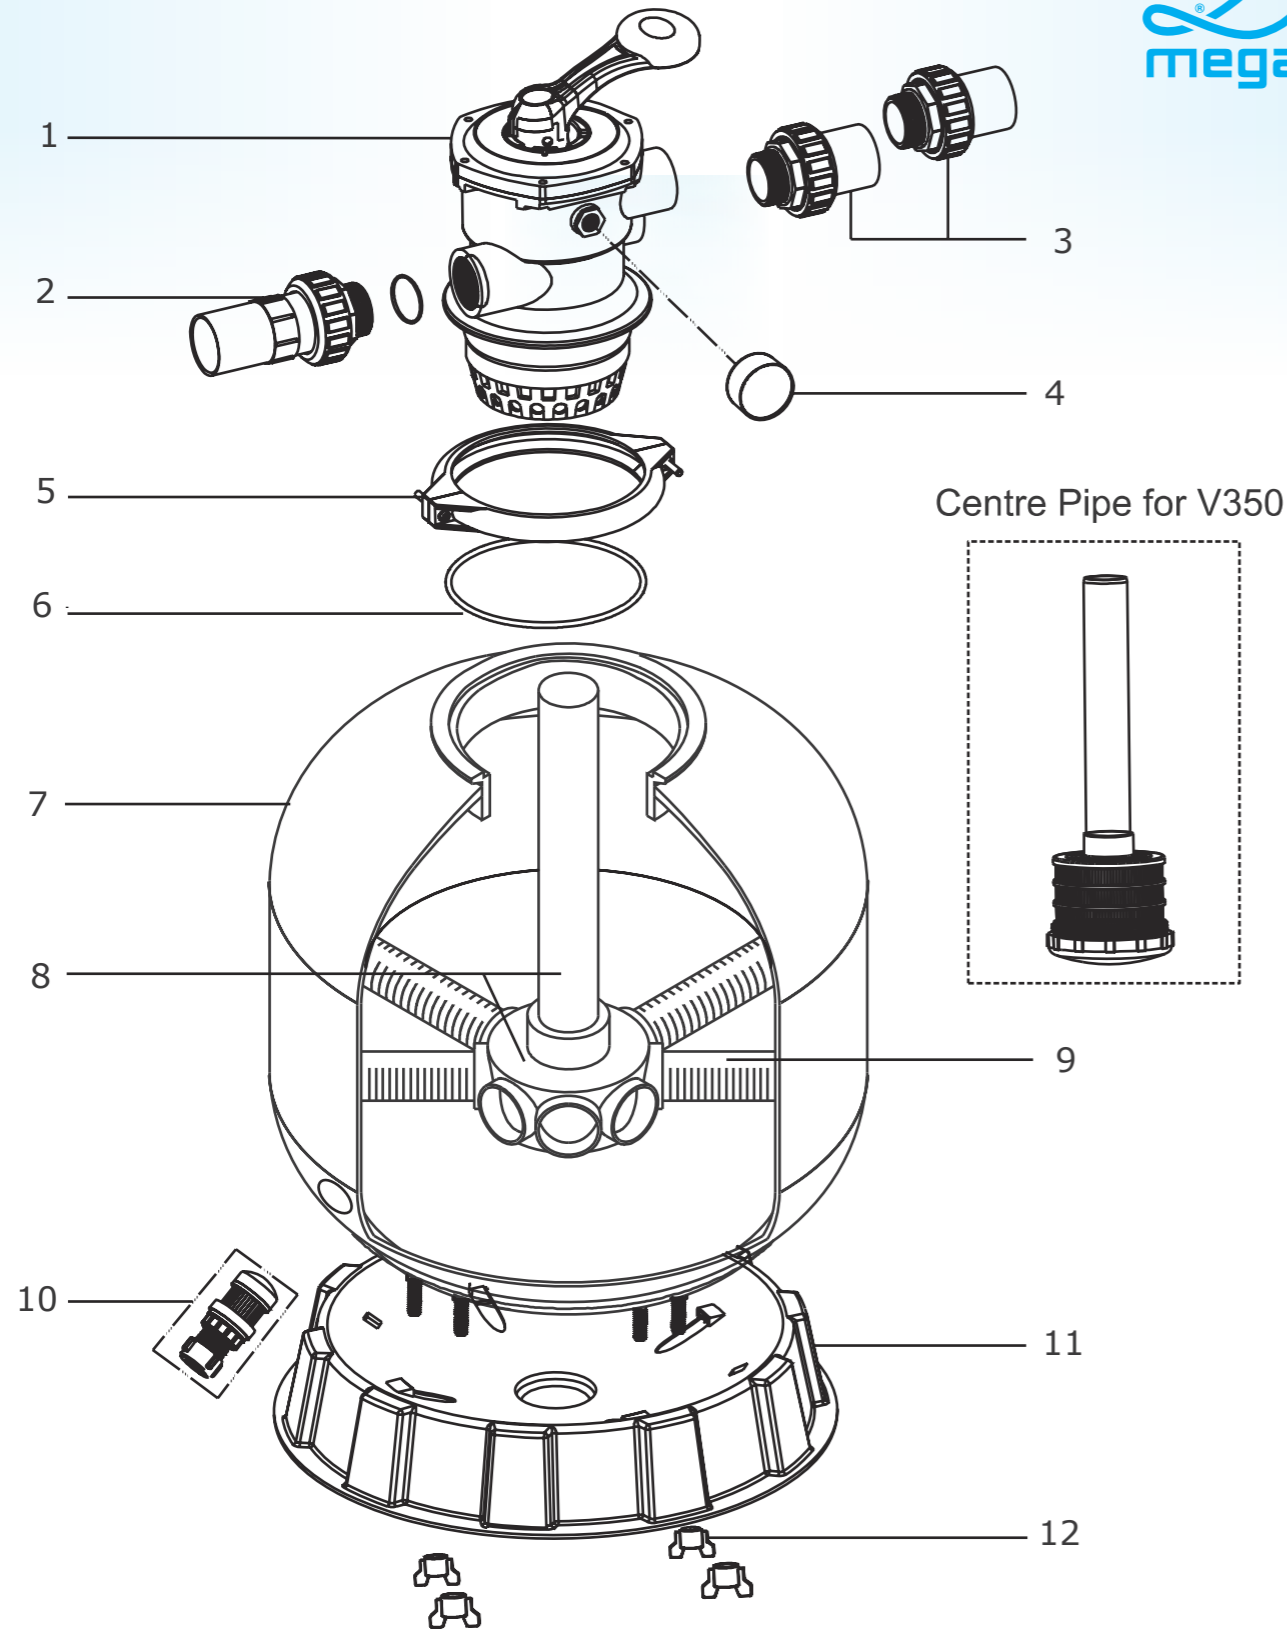

SPARE PARTS

Mega Pool filter V350 - V650

Mega Pool filter V350 - V650

NR.	DESCRIPTION	FOR FILTER	PART NR. INCLUDES	PART NR.
1	Multiport valve 1 1/2"		1	0891918
2	Union with sight glass & O-Ring		1	7009364
3	Union set with O-Ring		2	7009365
4a	Oil pressure gauge		1	7009341
4b	Connector for oil pressure gauge		1	7009306
5	Clamp		1	7009347
6	O-Ring		1	7009338
7a	Filter tank	V350	1	
7b	Filter tank	V400	1	
7c	Filter tank	V450	1	
7d	Filter tank	V500	1	
7e	Filter tank	V650	1	
8a	Lateral assembly	V350	1	7011017
8b	Standpipe with hub	V400	1	
8c	Standpipe with hub	V450	1	
8d	Standpipe with hub	V500	1	
8e	Standpipe with hub	V650	1	
9a	Lateral 115mm	V400-V450	8	7009308
9b	Lateral 126mm	V500-V650	8	7009309
10	Water drain set		1	7009343
11a	Filter Base	V350	1	
11b	Filter Base	V400-V450	1	
11c	Filter Base	V500-V650	1	
12	Fastener for Filter Base		4	