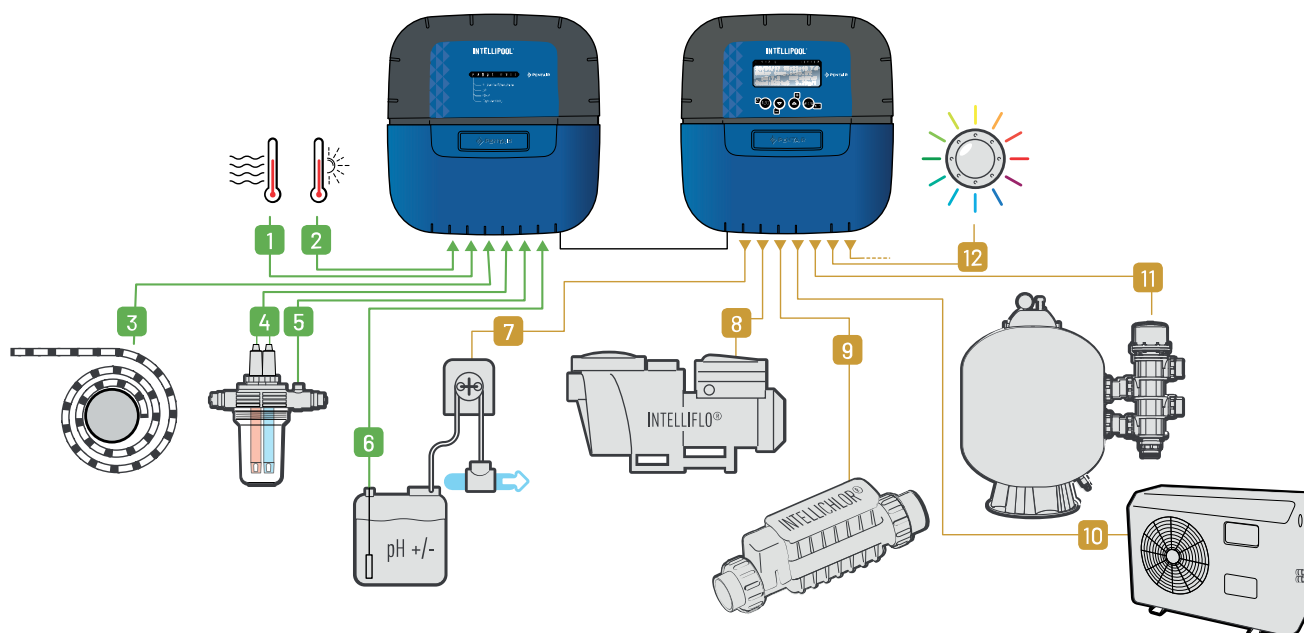

BENEFITS

- → Full automation system dedicated to Pentair "Intelli" products
- → Reliable solutions
- → Several systems available to meet automation and water treatment requirements