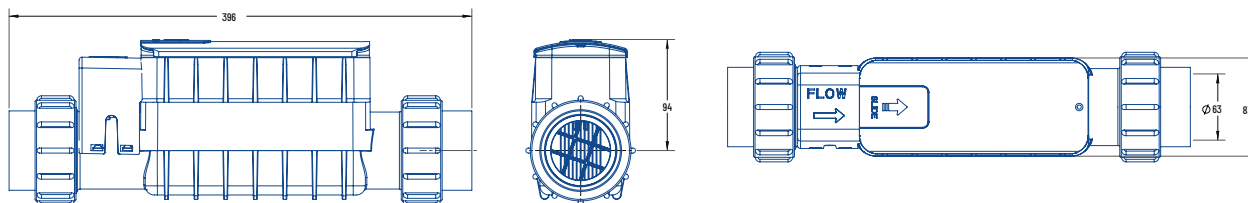

DIMENSIONS

CONTENT INTELLICHLOR®

ACCESSORIES INTELLICHLOR®

POOL HEATERS

POOL CLEANERS

WATER TREATMENT

AUTOMATION & REGULATION

UNDER WATER LIGHTS

WATER FEATURES

WHITE GOODS