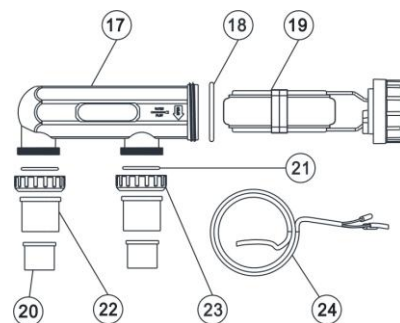

# SSC SERIES SALT CHLORINATOR REPLACEMENT

Parts of SSC Models: SSC15-E / SSC25-E

Key No.	Part No.	Description	Piece(s) Required
1	01041040	Door Model	1
2	89380201	Fuse Seat	1
3	89380207	SSC15-E Lid with Label	1
3	89380208	SSC25-E Lid with Label	1
4	01360002	Chlorinator Top Cover	1
5	03011169	M4 x 10 Screw	28
5	02020003	Plastic Caps for Chlorinator Top Cover	4
6	03031031	Profile B	1
7	03031024	Hanging Bracket	1
8	04012005	Transformer for SSC15	1
8	04012006	Transformer for SSC25	1
9	89380202	SSC15 PCB Control Complete	1
9	89380203	SSC25 PCB Control Complete	1
10	03014016	Spring	1
11	01360008	Bottom Panel Comp	1
12	04010018	SP Power Point	1
13	03031022	Profile A	1
14	01360004	Fense Cover	1
15	04013082	Cable and Euro Plug	1
15	04013101	Cable and Australia Plug	1
16	04010007	Switch I O 250VAC/6A	1
17	01201025	Cell Housing	1
18	02021044	O-Ring for Housing	1
19	08050018	Replacement Cells for SSC15 .	1
19	08050019	Replacement Cells for SSC25	1
20	01171155	1.5" Union	2
21	02020016	O-Ring for Union	2
22	01171154	2.0" Union (A/E)	2
23	01013032	2.0" Union Nut	2
24	89380215	SSC50 Salt Chlorinator Cable Set	1
25	04010029	SSC15 Silicon contrlled combination	1
25	04010028	SSC25 Silicon contrlled combination	1

## PARTS

U  
L  
L  
L  
L  
L