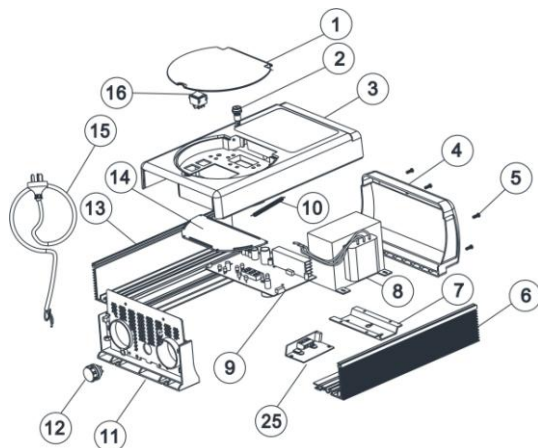

# SSC SERIES SALT CHLORINATOR REPLACEMENT

Parts of SSC Models: SSC15-E / SSC25-E

Key No.	Part No.	Description	Piece(s) Required
1	01041040	Door Model	1
2	89380201	Fuse Seat	1
3	89380207	SSC15-E Lid with Label	1
3	89380208	SSC25-E Lid with Label	1
4	01360002	Chlorinator Top Cover	1
5	03011169	M4 x 10 Screw	28
5	02020003	Plastic Caps for Chlorinator Top Cover	4
6	03031031	Profile B	1
7	03031024	Hanging Bracket	1
8	04012005	Transformer for SSC15	1
8	04012006	Transformer for SSC25	1
9	89380202	SSC15 PCB Control Complete	1
9	89380203	SSC25 PCB Control Complete	1
10	03014016	Spring	1
11	01360008	Bottom Panel Comp	1
12	04010018	SP Power Point	1
13	03031022	Profile A	1
14	01360004	Fense Cover	1
15	04013082	Cable and Euro Plug	1
15	04013101	Cable and Australia Plug	1
16	04010007	Switch I O 250VAC/6A	1
17	01201025	Cell Housing	1
18	02021044	O-Ring for Housing	1
19	08050018	Replacement Cells for SSC15 .	1
19	08050019	Replacement Cells for SSC25	1
20	01171155	1.5" Union	2
21	02020016	O-Ring for Union	2
22	01171154	2.0" Union (A/E)	2
23	01013032	2.0" Union Nut	2
24	89380215	SSC50 Salt Chlorinator Cable Set	1
25	04010029	SSC15 Silicon contrlled combination	1
25	04010028	SSC25 Silicon contrlled combination	1

## PARTS

U  
L  
L  
L  
L  
L